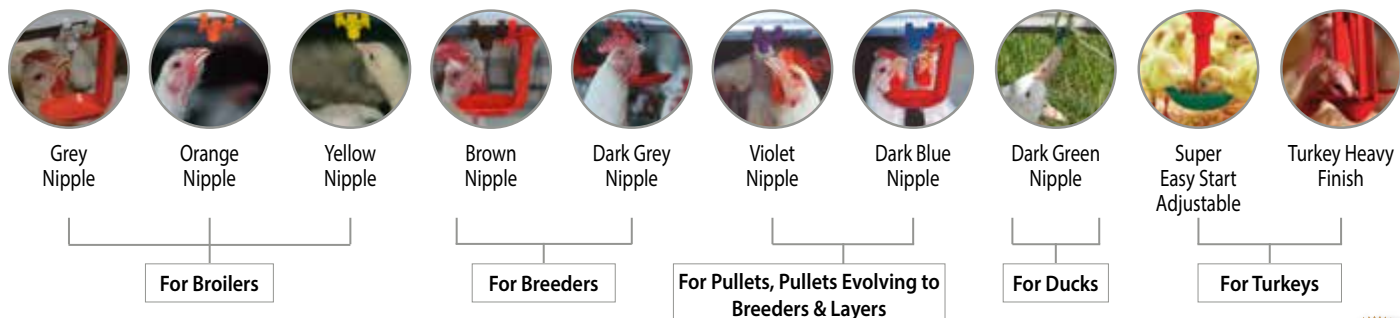

Plasson's Nipples Flow Rates

- Dark Green** For Ducks & Turkey Poults
- Grey** For Broilers & Ducks
- Dark Grey** For Breeders
- Orange** For Broilers
- Brown** For Breeders
- Dark Blue** For Pullets, Pullets Evolving to Breeders & Layers
- Yellow** For Broilers
- Voilet** For Pullets, Pullets Evolving to Breeders & Layers

Global Presence - Local Commitment

Feeding

Drinking

Climate

Housing

General Guidelines

Catalog No.	Description	Recommended Number of Birds Per Nipple						
		Broilers/ Roasters	Breeders Female	Breeders Male	Pullets, Pullets Evolving to Breeders	Turkey Poults	Ducks	Adult Turkey
2205237	Grey Nipple	12-14					8-11	
2205364	Threaded Grey Nipple	12-14					8-10	
2205040	Yellow Nipple	10-12						
2205352	Threaded Yellow Nipple	10-12						
2205041	Orange Nipple	10-12						
2205358	Threaded Orange Nipple	10-12						
2205012	Brown Nipple		8-10					
2205051	Threaded Brown Nipple		8-10					
2205061	Dark Grey Nipple		8-10	5-6				
2205362	Treaded Dark Grey Nipple		8-10	5-6				
2205280	Dark Blue Nipple				8-10			
2205360	Threaded Dark Blue Nipple				8-10			
2205282	Violet Nipple				8-10			
2205354	Threaded Violet Nipple				8-10			
2205043	Dark Green Nipple					10-12	8-12	
2205546	Super Easy Start Adjustable (SESA)					25-30	30-35	
2205534	Turkey Heavy Finish							25-30

* All Nipples are also available in J & Twin Lock types for other systems replacement.

Note:

The above are general guidelines only. Specific types of nipples and number of birds per nipple should be determined according to the structure and conditions of the poultry house, climate conditions, ventilation as well as the size and weight of the birds. For optimal results, please consult with a Plasson expert.