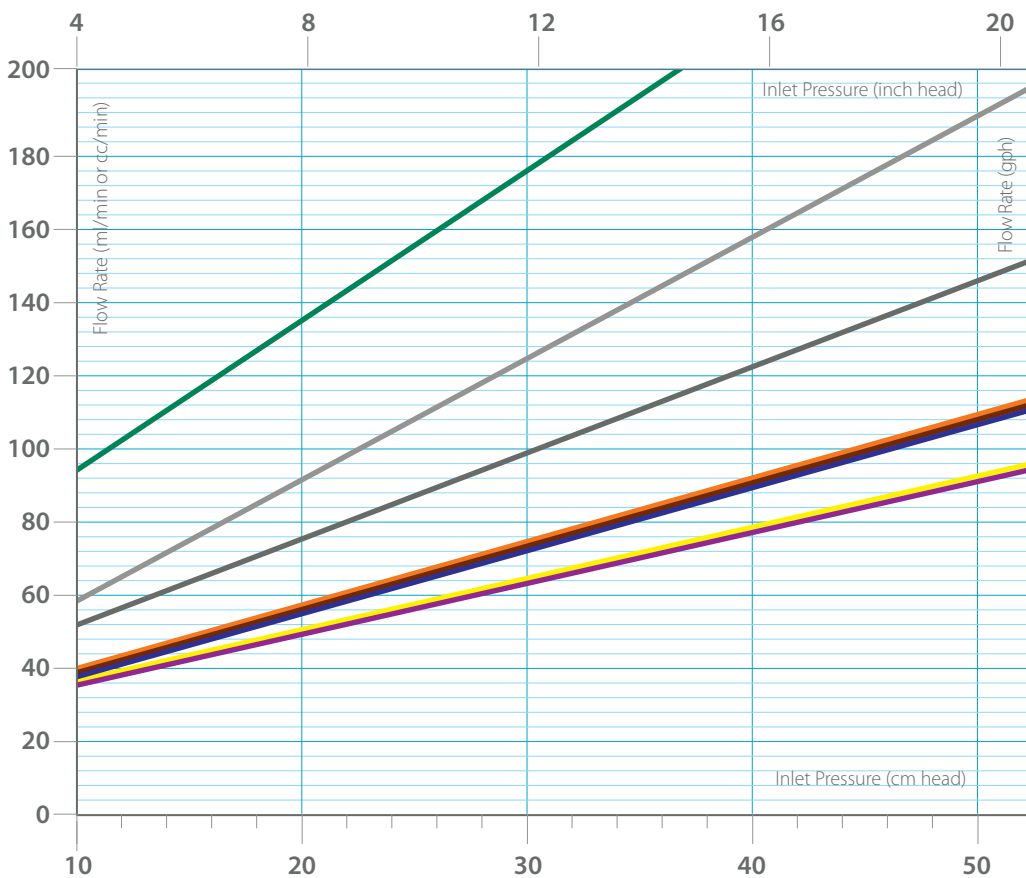

Plasson's Nipples Flow Rates

- Dark Green** For Ducks & Turkey Poults
- Grey** For Broilers & Ducks
- Dark Grey** For Breeders
- Orange** For Broilers
- Brown** For Breeders
- Dark Blue** For Pullets, Pullets Evolving to Breeders & Layers
- Yellow** For Broilers
- Voilet** For Pullets, Pullets Evolving to Breeders & Layers

Global Presence - Local Commitment

Feeding

Drinking

Climate

Housing

General Guidelines

Catalog No.	Description	Recommended Number of Birds Per Nipple						
		Broilers/ Roasters	Breeders Female	Breeders Male	Pullets, Pullets Evolving to Breeders	Turkey Poults	Ducks	Adult Turkey
2205237	Grey Nipple	12-14					8-11	
2205364	Threaded Grey Nipple	12-14					8-10	
2205040	Yellow Nipple	10-12						
2205352	Threaded Yellow Nipple	10-12						
2205041	Orange Nipple	10-12						
2205358	Threaded Orange Nipple	10-12						
2205012	Brown Nipple		8-10					
2205051	Threaded Brown Nipple		8-10					
2205061	Dark Grey Nipple		8-10	5-6				
2205362	Treaded Dark Grey Nipple		8-10	5-6				
2205280	Dark Blue Nipple				8-10			
2205360	Threaded Dark Blue Nipple				8-10			
2205282	Violet Nipple				8-10			
2205354	Threaded Violet Nipple				8-10			
2205043	Dark Green Nipple					10-12	8-12	
2205546	Super Easy Start Adjustable (SESA)					25-30	30-35	
2205534	Turkey Heavy Finish							25-30