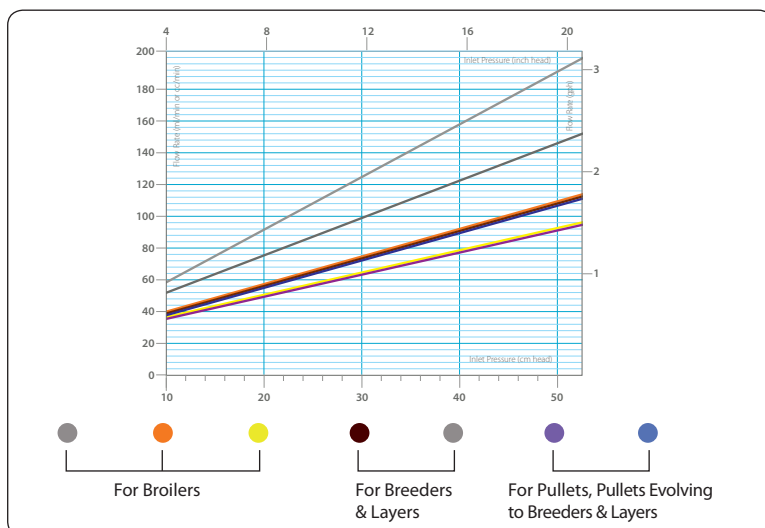

Threaded, J type & Twin Lock Nipple Systems

A Thirst Quenching Solution requiring a Minimum Investment

A unique, money saving Nipple upgrade giving you a state of the art performance drinker

Instead of purchasing an entirely new drinker system, upgrade your present one by installing Plasson's Threaded, J Type or Twin Lock Nipple. With Plasson's Nipple Systems you will enjoy the peace of mind of a top performance drinker.

Benefits:

- Drier litter & healthier birds
- Excellent feed conversion
- Plasson service & spare parts
- An optimal water supply from the world leader in Nipple Systems
- A top-of-the-line performance Nipple
- The professional answer to your watering needs, from day one to maturity

Breeders & Layers

	Color	Cat. No.
Vertical Action		
Threaded	Brown	02205051
	Dark Grey	02205362
J type	Brown	02205428
Twin lock	Brown	02205292

Pullets Evolving to Breeders

	Color	Cat. No.
Semi Side Action		
Threaded	Violet	02205354
	Dark Blue	02205360
J type	Violet	02205285
	Dark Blue	02205284
Twin lock	Dark Blue	02205288

Broilers

	Color	Cat. No.
Full Side Action		
Threaded	Grey	02205364
	Orange	02205358
	Yellow	02205352
J type	Grey	02205816
	Orange	02205218
	Yellow	02205223
	Grey	02205291
	Orange	02205287
Twin lock	Yellow	02205290

* Note: Grey & Dark Grey to be installed on systems with a tray

Global Presence - Local Commitment

Feeding

Drinking

Climate

Housing