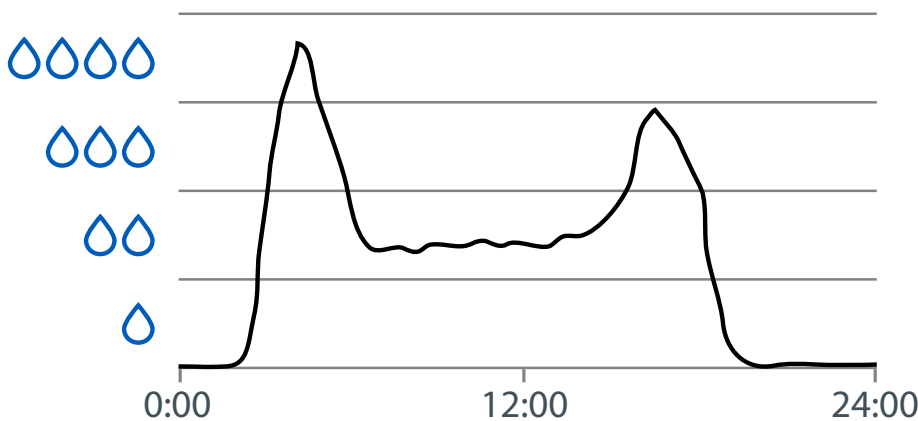

Different hours of the day call for different water pressure in the drinking lines. Boost the lines during peak hours and reduce pressure during low consumption hours.

With Water on Demand you guarantee the right water pressure is always supplied to your drinking lines.

Morning

Noon

Evening

Night

Feeding

Drinking

Climate

Housing