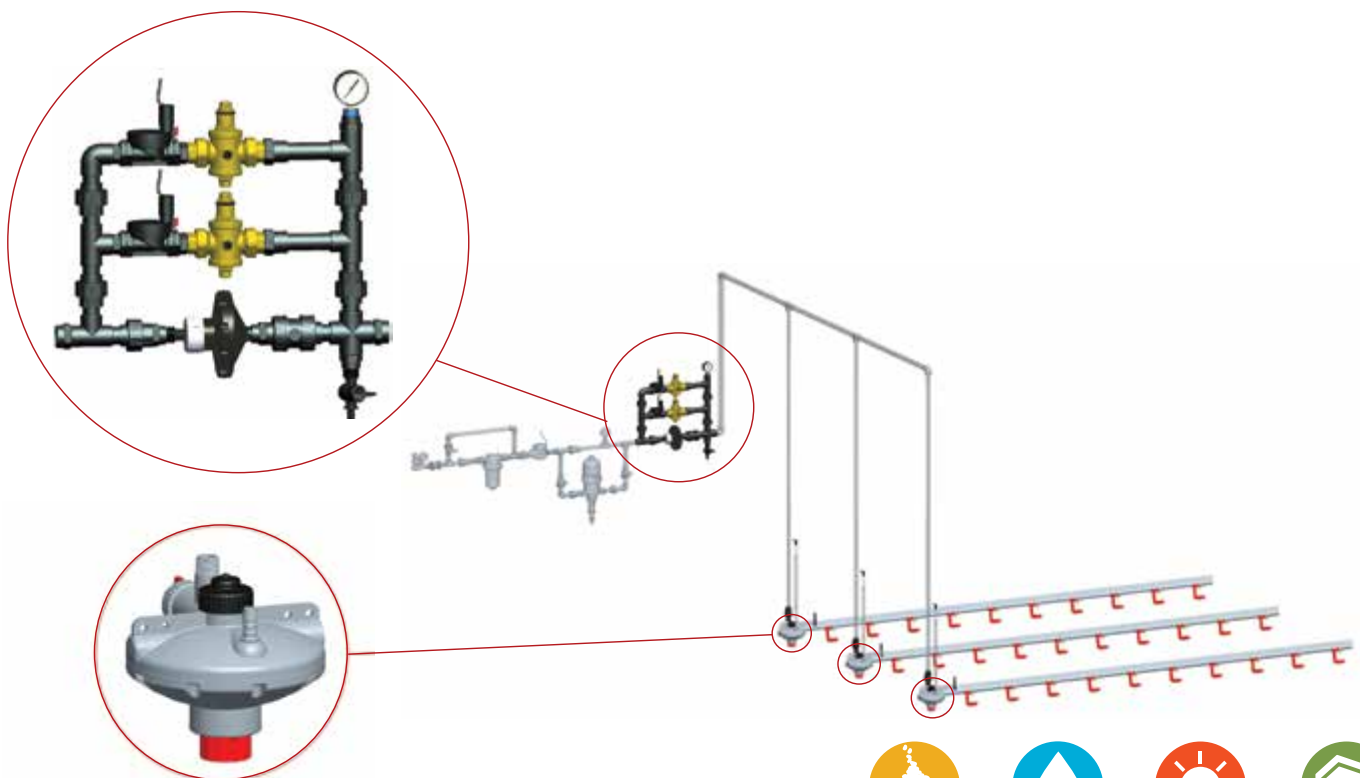

Plasson's **Water on Demand** is an advanced water management tool. It allows you to easily control and manage the water pressure in all drinking lines according to bird's ongoing changing demands.

With **Water on Demand** you can adjust the different required pressures during a 24 hour cycle and along the grow-out.

Benefits

- Control and manage water pressure in all drinking lines from one central point.
- Save on labor costs.
- Maximize bird performance with optimal water supply.
- Boost water supply during peak hours.
- Reduce pressure during low consumption hours.
- Maintain dryer litter.
- Achieve uniform pressure in all drinking lines.
- Plan and program in advance water pressures for the entire grow-out.
- Easily retrofit existing Plasson drinking systems.
- Easily installed and wired to a computerized controller.

Global Presence – Local Commitment

Feeding

Drinking

Climate

Housing

How does it work?

Plasson Water on Demand consists of 2 major components:

- A set of pressure regulators creating the central control point.
- Plasson Pressure reducers installed on the drinking lines in the shed.

Water on Demand can be installed as a new system or as a retrofit on existing Plasson drinking systems. The retrofit is done by changing only 3 parts in the shed pressure regulators which converts them to pressure reducers. After installation all drinking lines are controlled from the central control point. No need to enter the house and regulate each line head.