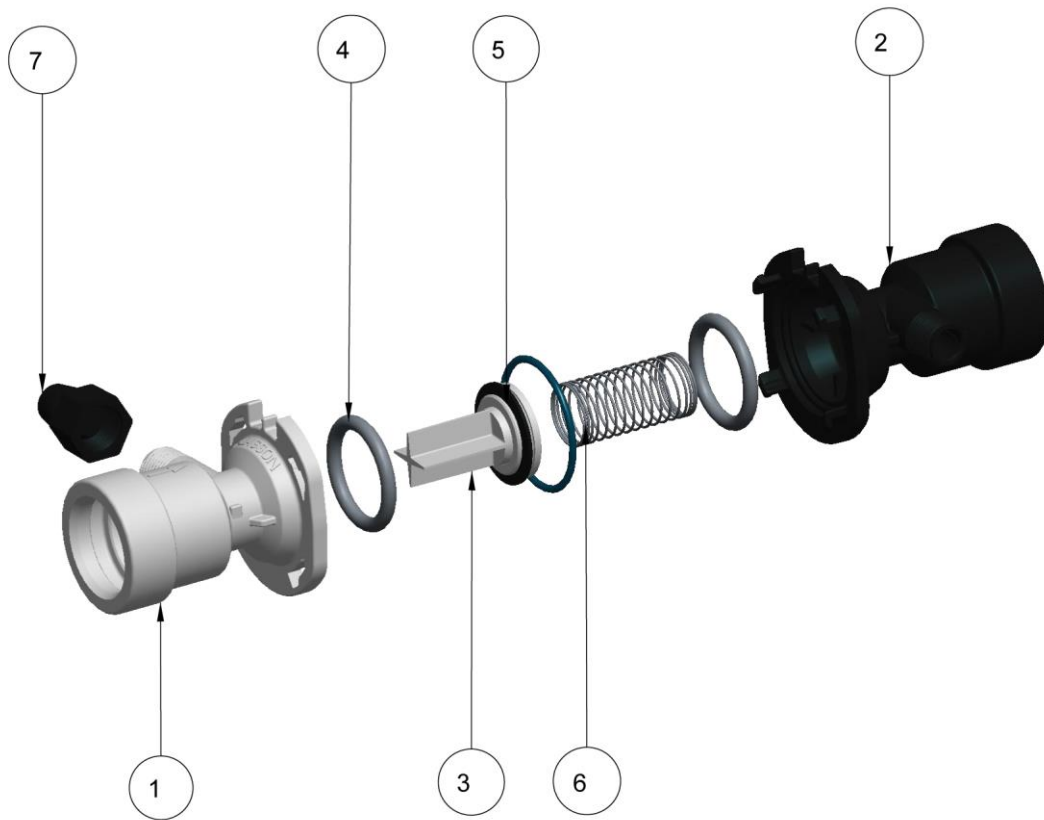

02205433 – EXTERNAL SLOPE REGULATOR 10 CM

02205433 – EXTERNAL SLOPE REGULATOR 10 CM			
1	02205434	EXTERNAL INLET FOR SLOPE REGULATOR (DARK GREY) GROOVED	1
2	02205435	EXTERNAL OUTLET FOR SLOPE REGULATOR (DARK GREY) GROOVED	1
3	02205128	SLOPE REGULATOR SPOOL ASSEMBLY	1
4	02205083	SPRING FOR SLOPE REGULATOR (10 CM)	1
5	07002D025	O-RING EPDM 25	2
6	02205108	O-RING FOR SLOPE REGULATOR	1
7	02205077	T KIT FOR PRESSURE INDICATOR	2

02205668 – EXTERNAL SLOPE REG. 15 CM

02205668 – EXTERNAL SLOPE REG. 15 CM			
1	02205271	EXTERNAL CONNECTOR INLET FOR SLOPE REGULATOR (LIGHT GREY) GROOVED	1
2	02205272	EXTERNAL CONNECTOR OUTLET FOR SLOPE REGULATOR (LIGHT GREY) GROOVED	1
3	02205128	SLOPE REGULATOR SPOOL ASSEMBLY	1
4	07002D025	O-RING EPDM 25	2
5	02205108	O-RING FOR SLOPE REGULATOR	1
6	02205103	SPRING FOR SLOPE REGULATOR (15 CM)	1
7	02205077	T KIT FOR PRESSURE INDICATOR	2

02205669 EXTERNAL SLOPE REG. 30CM

02205669 EXTERNAL SLOPE REG. 30CM			
1	02205271	EXTERNAL INLET FOR SLOPE REGULATOR GROOVED	1
2	02205432	EXTERNAL OUTLET FOR AIR VENT (BLACK) GROOVED	1
3	02205128	SLOPE REGULATOR SPOOL ASSEMBLY	1
4	07002D025	O-RING EPDM 25	2
5	02205108	O-RING FOR SLOPE REGULATOR	1
6	02205098	SPRING FOR SLOPE REGULATOR (30CM)	1
7	02100046	PLUG FOR SADDLE CONNECTOR -REGULAR. 1	2

02205128 – SLOPE REGULATOR SPOOL ASSEMBLY – BOM

02205128 - SLOPE REGULATOR SPOOL ASSEMBLY			
1	02205107	SPOOL FOR SLOPE REGULATOR	1
2	02205084	SEAL/SLOPE REGULATOR VITON	1
3	02205105	WASHER FOR SLOPE REGULATOR	1