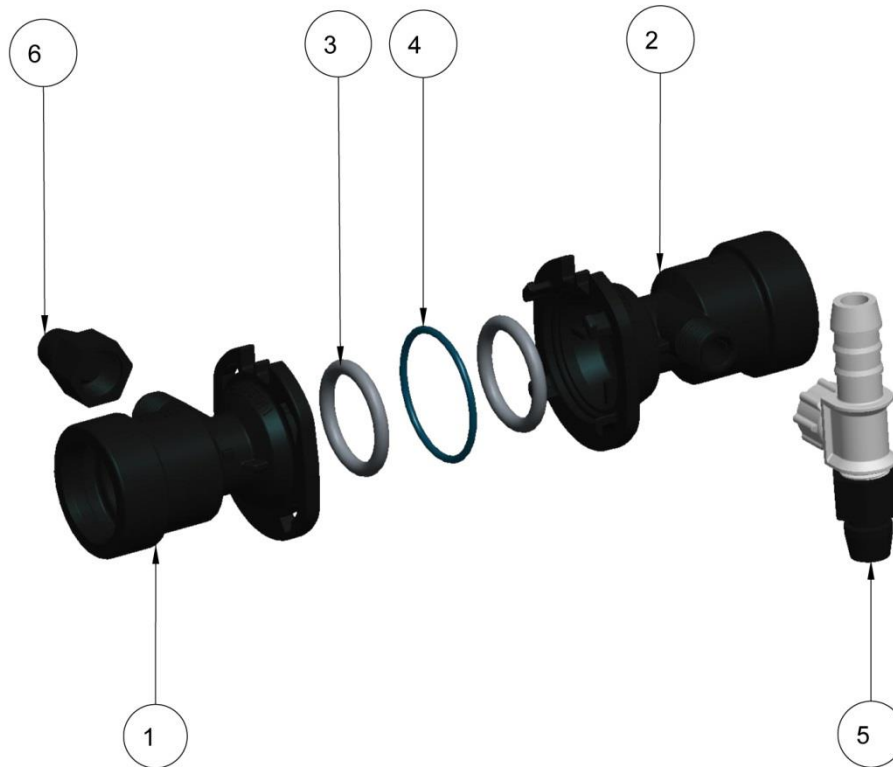

02205433 – EXTERNAL SLOPE REGULATOR 10 CM

02205433 – EXTERNAL SLOPE REGULATOR 10 CM			
1	02205434	EXTERNAL INLET FOR SLOPE REGULATOR (DARK GREY) GROOVED	1
2	02205435	EXTERNAL OUTLET FOR SLOPE REGULATOR (DARK GREY) GROOVED	1
3	02205128	SLOPE REGULATOR SPOOL ASSEMBLY	1
4	02205083	SPRING FOR SLOPE REGULATOR (10 CM)	1
5	07002D025	O-RING EPDM 25	2
6	02205108	O-RING FOR SLOPE REGULATOR	1
7	02205077	T KIT FOR PRESSURE INDICATOR	2

02205668 – EXTERNAL SLOPE REG. 15 CM

02205668 – EXTERNAL SLOPE REG. 15 CM			
1	02205271	EXTERNAL CONNECTOR INLET FOR SLOPE REGULATOR (LIGHT GREY) GROOVED	1
2	02205272	EXTERNAL CONNECTOR OUTLET FOR SLOPE REGULATOR (LIGHT GREY) GROOVED	1
3	02205128	SLOPE REGULATOR SPOOL ASSEMBLY	1
4	07002D025	O-RING EPDM 25	2
5	02205108	O-RING FOR SLOPE REGULATOR	1
6	02205103	SPRING FOR SLOPE REGULATOR (15 CM)	1
7	02205077	T KIT FOR PRESSURE INDICATOR	2

02205669 EXTERNAL SLOPE REG. 30CM

02205669 EXTERNAL SLOPE REG. 30CM			
1	02205271	EXTERNAL INLET FOR SLOPE REGULATOR GROOVED	1
2	02205432	EXTERNAL OUTLET FOR AIR VENT (BLACK) GROOVED	1
3	02205128	SLOPE REGULATOR SPOOL ASSEMBLY	1
4	07002D025	O-RING EPDM 25	2
5	02205108	O-RING FOR SLOPE REGULATOR	1
6	02205098	SPRING FOR SLOPE REGULATOR (30CM)	1
7	02100046	PLUG FOR SADDLE CONNECTOR -REGULAR. 1	2

02205430 AIR VENT FOR NIPPLE

02205430 AIR VENT FOR NIPPLE			
1	02205432	EXTERNAL OUTLET FOR AIR VENT (BLACK) GROOVED	1
2	02205431	EXTERNAL INLET FOR AIR VENT (BLACK) GROOVED	1
3	07002D025	O-RING EPDM 25	2
4	02205108	O-RING FOR SLOPE REGULATOR	1
5	02205077	T KIT FOR PRESSURE INDICATOR	1
6	02100046	PLUG FOR SADDLE CONNECTOR -REGULAR.	1