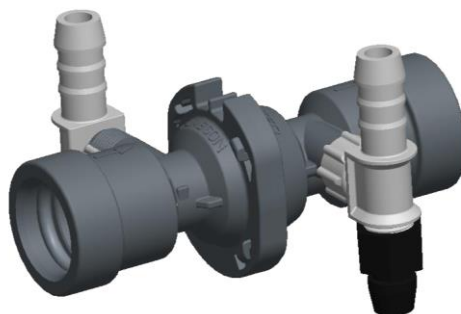

02205433 – EXTERNAL SLOPE REGULATOR 10 CM

02205433 – EXTERNAL SLOPE REGULATOR 10 CM			
1	02205434	EXTERNAL INLET FOR SLOPE REGULATOR (DARK GREY) GROOVED	1
2	02205435	EXTERNAL OUTLET FOR SLOPE REGULATOR (DARK GREY) GROOVED	1
3	02205128	SLOPE REGULATOR SPOOL ASSEMBLY	1
4	02205083	SPRING FOR SLOPE REGULATOR (10 CM)	1
5	07002D025	O-RING EPDM 25	2
6	02205108	O-RING FOR SLOPE REGULATOR	1
7	02205077	T KIT FOR PRESSURE INDICATOR	2

02205668 – EXTERNAL SLOPE REG. 15 CM

02205668 – EXTERNAL SLOPE REG. 15 CM			
1	02205271	EXTERNAL CONNECTOR INLET FOR SLOPE REGULATOR (LIGHT GREY) GROOVED	1
2	02205272	EXTERNAL CONNECTOR OUTLET FOR SLOPE REGULATOR (LIGHT GREY) GROOVED	1
3	02205128	SLOPE REGULATOR SPOOL ASSEMBLY	1
4	07002D025	O-RING EPDM 25	2
5	02205108	O-RING FOR SLOPE REGULATOR	1
6	02205103	SPRING FOR SLOPE REGULATOR (15 CM)	1
7	02205077	T KIT FOR PRESSURE INDICATOR	2

02205669 EXTERNAL SLOPE REG. 30CM

02205669 EXTERNAL SLOPE REG. 30CM			
1	02205271	EXTERNAL INLET FOR SLOPE REGULATOR GROOVED	1
2	02205432	EXTERNAL OUTLET FOR AIR VENT (BLACK) GROOVED	1
3	02205128	SLOPE REGULATOR SPOOL ASSEMBLY	1
4	07002D025	O-RING EPDM 25	2
5	02205108	O-RING FOR SLOPE REGULATOR	1
6	02205098	SPRING FOR SLOPE REGULATOR (30CM)	1
7	02100046	PLUG FOR SADDLE CONNECTOR -REGULAR. 1	2

02205430 AIR VENT FOR NIPPLE

02205430 AIR VENT FOR NIPPLE			
1	02205432	EXTERNAL OUTLET FOR AIR VENT (BLACK) GROOVED	1
2	02205431	EXTERNAL INLET FOR AIR VENT (BLACK) GROOVED	1
3	07002D025	O-RING EPDM 25	2
4	02205108	O-RING FOR SLOPE REGULATOR	1
5	02205077	T KIT FOR PRESSURE INDICATOR	1
6	02100046	PLUG FOR SADDLE CONNECTOR -REGULAR.	1