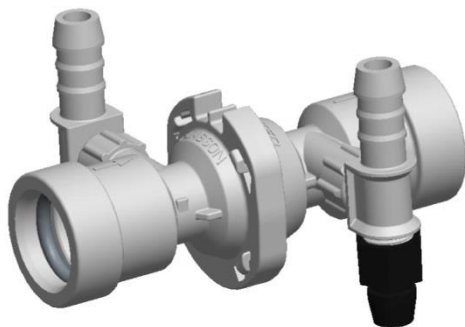

02205433 – EXTERNAL SLOPE REGULATOR 10 CM

02205433 – EXTERNAL SLOPE REGULATOR 10 CM			
1	02205434	EXTERNAL INLET FOR SLOPE REGULATOR (DARK GREY) GROOVED	1
2	02205435	EXTERNAL OUTLET FOR SLOPE REGULATOR (DARK GREY) GROOVED	1
3	02205128	SLOPE REGULATOR SPOOL ASSEMBLY	1
4	02205083	SPRING FOR SLOPE REGULATOR (10 CM)	1
5	07002D025	O-RING EPDM 25	2
6	02205108	O-RING FOR SLOPE REGULATOR	1
7	02205077	T KIT FOR PRESSURE INDICATOR	2

02205668 – EXTERNAL SLOPE REG. 15 CM

02205668 – EXTERNAL SLOPE REG. 15 CM			
1	02205271	EXTERNAL CONNECTOR INLET FOR SLOPE REGULATOR (LIGHT GREY) GROOVED	1
2	02205272	EXTERNAL CONNECTOR OUTLET FOR SLOPE REGULATOR (LIGHT GREY) GROOVED	1
3	02205128	SLOPE REGULATOR SPOOL ASSEMBLY	1
4	07002D025	O-RING EPDM 25	2
5	02205108	O-RING FOR SLOPE REGULATOR	1
6	02205103	SPRING FOR SLOPE REGULATOR (15 CM)	1
7	02205077	T KIT FOR PRESSURE INDICATOR	2

02205669 EXTERNAL SLOPE REG. 30CM

02205669 EXTERNAL SLOPE REG. 30CM			
1	02205271	EXTERNAL INLET FOR SLOPE REGULATOR GROOVED	1
2	02205432	EXTERNAL OUTLET FOR AIR VENT (BLACK) GROOVED	1
3	02205128	SLOPE REGULATOR SPOOL ASSEMBLY	1
4	07002D025	O-RING EPDM 25	2
5	02205108	O-RING FOR SLOPE REGULATOR	1
6	02205098	SPRING FOR SLOPE REGULATOR (30CM)	1
7	02100046	PLUG FOR SADDLE CONNECTOR -REGULAR. 1	2

02205430 AIR VENT FOR NIPPLE

02205430 AIR VENT FOR NIPPLE			
1	02205432	EXTERNAL OUTLET FOR AIR VENT (BLACK) GROOVED	1
2	02205431	EXTERNAL INLET FOR AIR VENT (BLACK) GROOVED	1
3	07002D025	O-RING EPDM 25	2
4	02205108	O-RING FOR SLOPE REGULATOR	1
5	02205077	T KIT FOR PRESSURE INDICATOR	1
6	02100046	PLUG FOR SADDLE CONNECTOR -REGULAR.	1