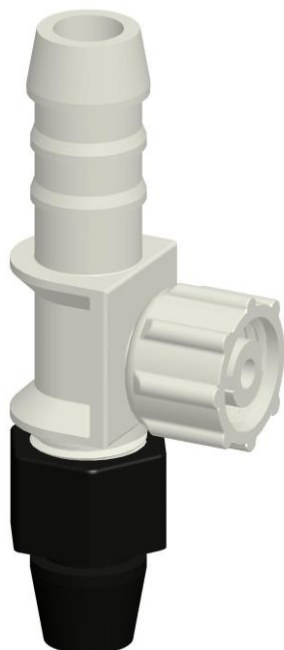

02205077 - T KIT FOR PRESSURE INDICATOR			
1	02205075	T FOR PRESSURE INDICATOR OF SLOPE REGULATOR	1
2	02100024	NUT FOR UNION 1/4	1
3	02100046	PLUG FOR SADDLE CONNECTOR - REGULAR	1