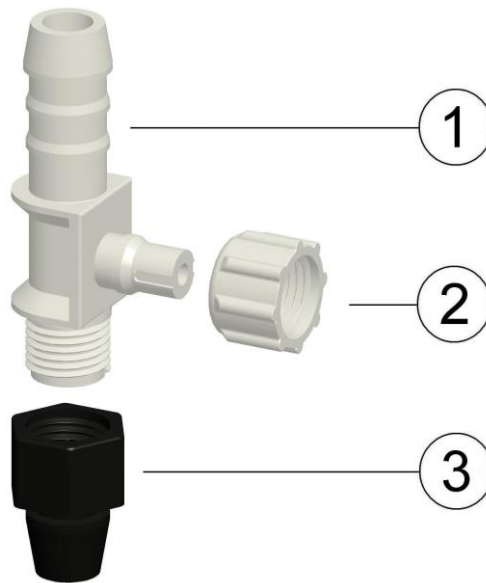

02205077 - T KIT FOR PRESSURE INDICATOR – BOM