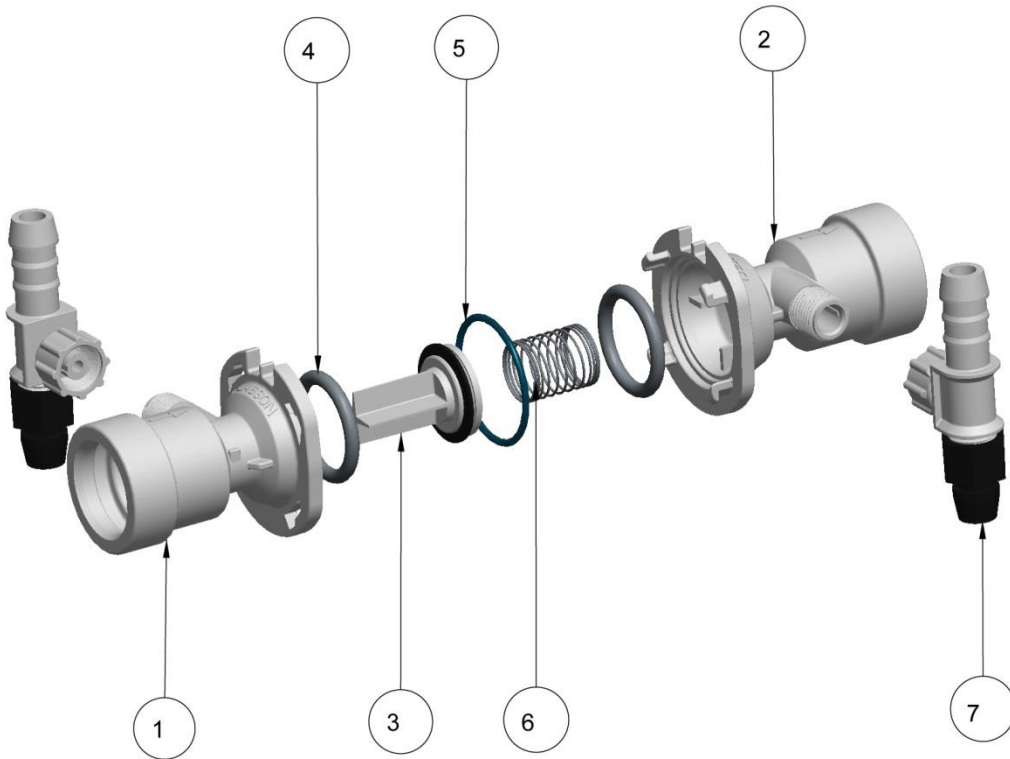

02205433 – EXTERNAL SLOPE REGULATOR 10 CM

02205433 – EXTERNAL SLOPE REGULATOR 10 CM			
1	02205434	EXTERNAL INLET FOR SLOPE REGULATOR (DARK GREY) GROOVED	1
2	02205435	EXTERNAL OUTLET FOR SLOPE REGULATOR (DARK GREY) GROOVED	1
3	02205128	SLOPE REGULATOR SPOOL ASSEMBLY	1
4	02205083	SPRING FOR SLOPE REGULATOR (10 CM)	1
5	07002D025	O-RING EPDM 25	2
6	02205108	O-RING FOR SLOPE REGULATOR	1
7	02205077	T KIT FOR PRESSURE INDICATOR	2

02205668 – EXTERNAL SLOPE REG. 15 CM

02205668 – EXTERNAL SLOPE REG. 15 CM			
1	02205271	EXTERNAL CONNECTOR INLET FOR SLOPE REGULATOR (LIGHT GREY) GROOVED	1
2	02205272	EXTERNAL CONNECTOR OUTLET FOR SLOPE REGULATOR (LIGHT GREY) GROOVED	1
3	02205128	SLOPE REGULATOR SPOOL ASSEMBLY	1
4	07002D025	O-RING EPDM 25	2
5	02205108	O-RING FOR SLOPE REGULATOR	1
6	02205103	SPRING FOR SLOPE REGULATOR (15 CM)	1
7	02205077	T KIT FOR PRESSURE INDICATOR	2

02205669 EXTERNAL SLOPE REG. 30CM

02205669 EXTERNAL SLOPE REG. 30CM			
1	02205271	EXTERNAL INLET FOR SLOPE REGULATOR GROOVED	1
2	02205432	EXTERNAL OUTLET FOR AIR VENT (BLACK) GROOVED	1
3	02205128	SLOPE REGULATOR SPOOL ASSEMBLY	1
4	07002D025	O-RING EPDM 25	2
5	02205108	O-RING FOR SLOPE REGULATOR	1
6	02205098	SPRING FOR SLOPE REGULATOR (30CM)	1
7	02100046	PLUG FOR SADDLE CONNECTOR -REGULAR. 1	2

02205128 – SLOPE REGULATOR SPOOL ASSEMBLY – BOM

02205128 - SLOPE REGULATOR SPOOL ASSEMBLY			
1	02205107	SPOOL FOR SLOPE REGULATOR	1
2	02205084	SEAL/SLOPE REGULATOR VITON	1
3	02205105	WASHER FOR SLOPE REGULATOR	1