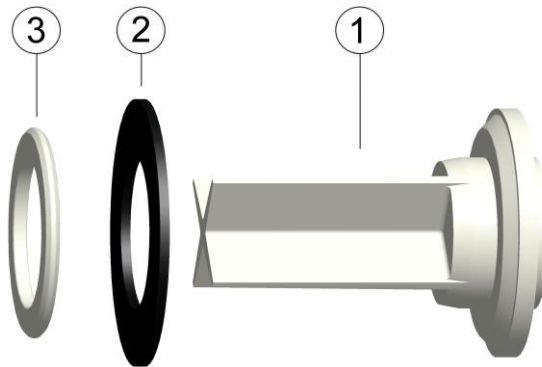

02205128 – SLOPE REGULATOR SPOOL ASSEMBLY – BOM