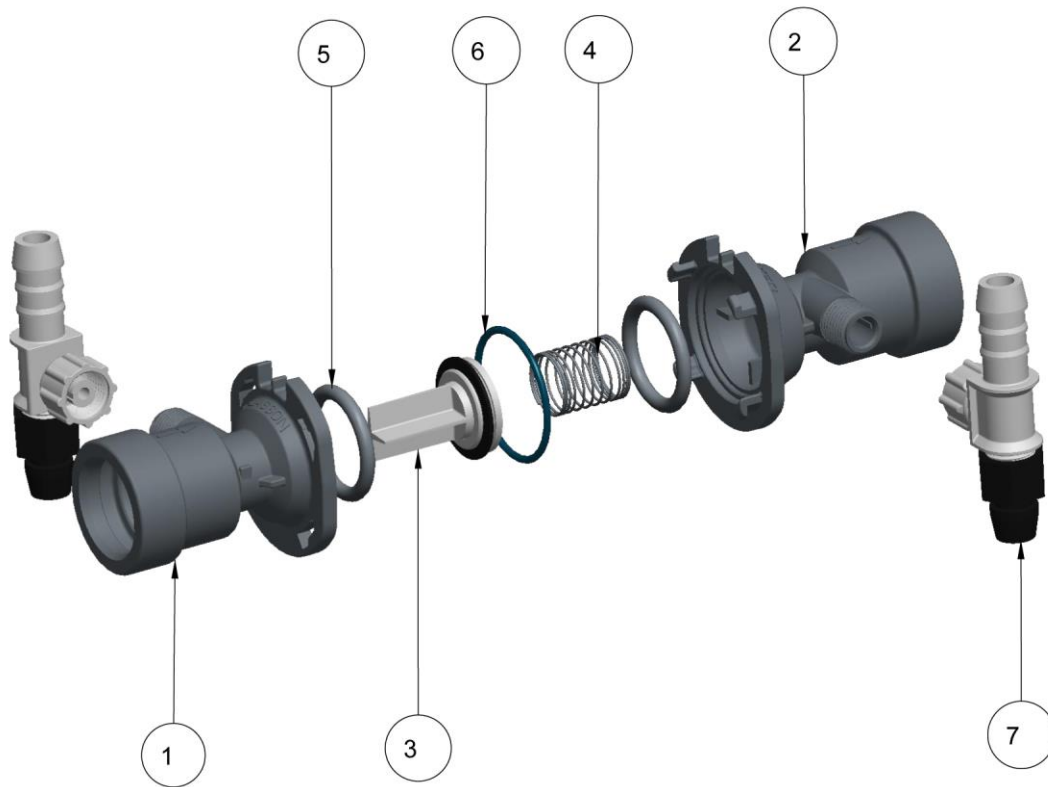

02205433 – EXTERNAL SLOPE REGULATOR 10 CM

02205433 – EXTERNAL SLOPE REGULATOR 10 CM			
1	02205434	EXTERNAL INLET FOR SLOPE REGULATOR (DARK GREY) GROOVED	1
2	02205435	EXTERNAL OUTLET FOR SLOPE REGULATOR (DARK GREY) GROOVED	1
3	02205128	SLOPE REGULATOR SPOOL ASSEMBLY	1
4	02205083	SPRING FOR SLOPE REGULATOR (10 CM)	1
5	07002D025	O-RING EPDM 25	2
6	02205108	O-RING FOR SLOPE REGULATOR	1
7	02205077	T KIT FOR PRESSURE INDICATOR	2

02205668 – EXTERNAL SLOPE REG. 15 CM

02205668 – EXTERNAL SLOPE REG. 15 CM			
1	02205271	EXTERNAL CONNECTOR INLET FOR SLOPE REGULATOR (LIGHT GREY) GROOVED	1
2	02205272	EXTERNAL CONNECTOR OUTLET FOR SLOPE REGULATOR (LIGHT GREY) GROOVED	1
3	02205128	SLOPE REGULATOR SPOOL ASSEMBLY	1
4	07002D025	O-RING EPDM 25	2
5	02205108	O-RING FOR SLOPE REGULATOR	1
6	02205103	SPRING FOR SLOPE REGULATOR (15 CM)	1
7	02205077	T KIT FOR PRESSURE INDICATOR	2

02205669 EXTERNAL SLOPE REG. 30CM

02205669 EXTERNAL SLOPE REG. 30CM			
1	02205271	EXTERNAL INLET FOR SLOPE REGULATOR GROOVED	1
2	02205432	EXTERNAL OUTLET FOR AIR VENT (BLACK) GROOVED	1
3	02205128	SLOPE REGULATOR SPOOL ASSEMBLY	1
4	07002D025	O-RING EPDM 25	2
5	02205108	O-RING FOR SLOPE REGULATOR	1
6	02205098	SPRING FOR SLOPE REGULATOR (30CM)	1
7	02100046	PLUG FOR SADDLE CONNECTOR -REGULAR. 1	2

02205128 – SLOPE REGULATOR SPOOL ASSEMBLY – BOM

02205128 - SLOPE REGULATOR SPOOL ASSEMBLY			
1	02205107	SPOOL FOR SLOPE REGULATOR	1
2	02205084	SEAL/SLOPE REGULATOR VITON	1
3	02205105	WASHER FOR SLOPE REGULATOR	1