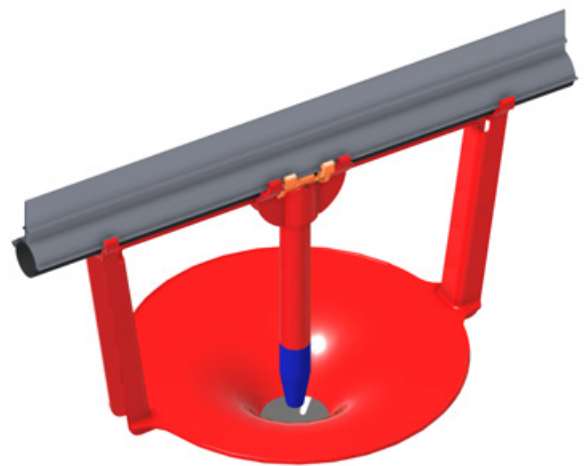

Large Turkey Heavy Finish (LTHF) For Adult Turkeys

Large Turkey Heavy Finish - LTHF (02205842)

Plasson LTHF supplies the required water quantity at the right flow rate for adult turkeys weighing up to 23 kg (50 lbs). The drinker is designed to initiate water supply by the slightest touch from 360°.

With Plasson's LTHF you can ensure:

- Constant supply of fresh water
- A uniformed and heavy weight flock
- Lower mortality
- Exceptionally dry litter
- Healthier birds
- Cups are kept clean through natural drinking (No need for cup cleaning)
- Enlarged cup enables more water and ensures less spillage
- High pressure in lines enables installing in sloped houses

General Guidelines

- Ideal for Adult Turkey Hens and Toms
 - 25 - 30 Turkey Hens per LTHF
 - 20 - 30 Turkey Toms per LTHF
- Recommended Nipple for LTHF installation - Plasson Orange Nipple

Feeding

Drinking