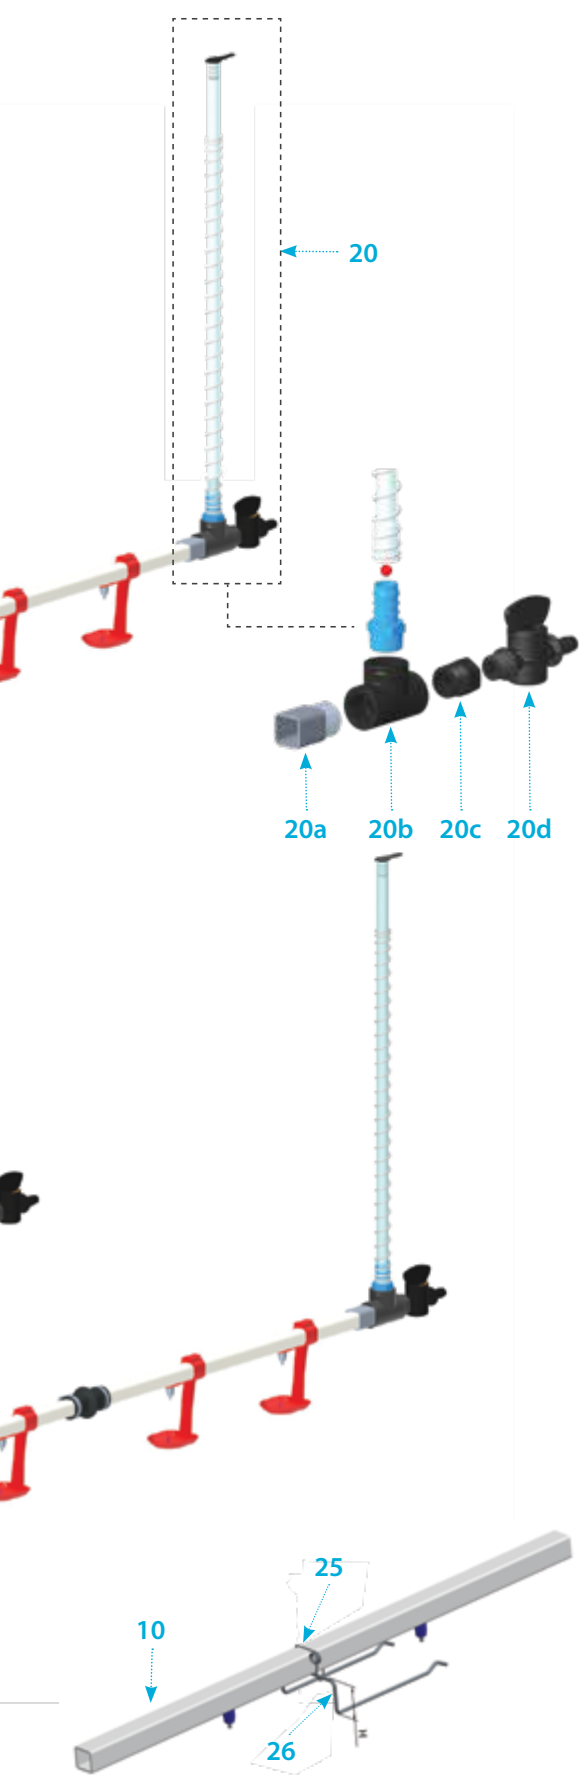

Index

No.	Cat No.	Item
1	0711060400320a	Reducer Coupler 40-32
2	0734060320250a	Reducing Tee 32-25-32
3	32065025	PE Pipe 25 mm (m)
4	79300032025	Reducing Elbow 32-25
5	32065032	PE Pipe 32 mm (m)
6	02209083	Pipe Clamp 14-27
7	02209133	Male Adaptor straight hose conn. 12mm-3/4"
8	0714060250070A	Tee with Threaded Female Offtake 25-3/4"-25
9	02209085	Flex. Tube 1/2" (m)
10	02204XXX	Square Pipe 22mm
11	02205744	Line Head 3/4" (60) for Cages
11a	02206060	Pressure Regulator to flex pipe 3/4" w/bolts & nut com
11b	03013055	1/4 Turn valve flex hose x female threaded 1/2" x 1/2"
11c	02205809	Pressure indicator 60 for cages
12	02209135	Male Adaptor Tee hose conn. 19mm-3/4"
13	02209077	Flex. Tube 3/4" (m)
14	0715060250070A	90° Elbow Female Adaptor 25-3/4"
15	02205413	Square Pipe 22mm Cement Adaptor to 3/4"
16	02204149	V Trough for Cages
17	02205411	V Trough Connector for Cages
18	02205410	V Trough End Cap for Cages
19	02205649	Square Pipe 22mm cement x 3/4" Male Threaded Adaptor
20	02205743	Line End 3/4" (60) for Cages
20a	02205649	Square Pipe 22mm cement x 3/4" Male Threaded Adaptor
20b	050407007	Tee 3/4" PP
20c	050207007005	Reducing Bushing 3/4" x 1/2"
20d	03020055	1/4 Turn Valve For Cage cup-1/2" M-Barb
21	02205645	Metal Crimp for Square Pipe Connector
22	02205652	Square Pipe Connector
23	02205XXX*	Threaded Nipple*
24	02205260	Tray for Square Pipe 22 mm
25	02205663	Clamp for Square Pipe 22mm
26	02205015 /18/19	Cage Pipe support h=35/59/76mm

- 02205362 Threaded Dark Grey Nipple
- 02205051 Threaded Brown Nipple
- 02205360 Threaded Dark Blue Nipple
- 02205354 Threaded Violet Nipple

Note: Use ABC to PVC cement when needed for square pipes assembling