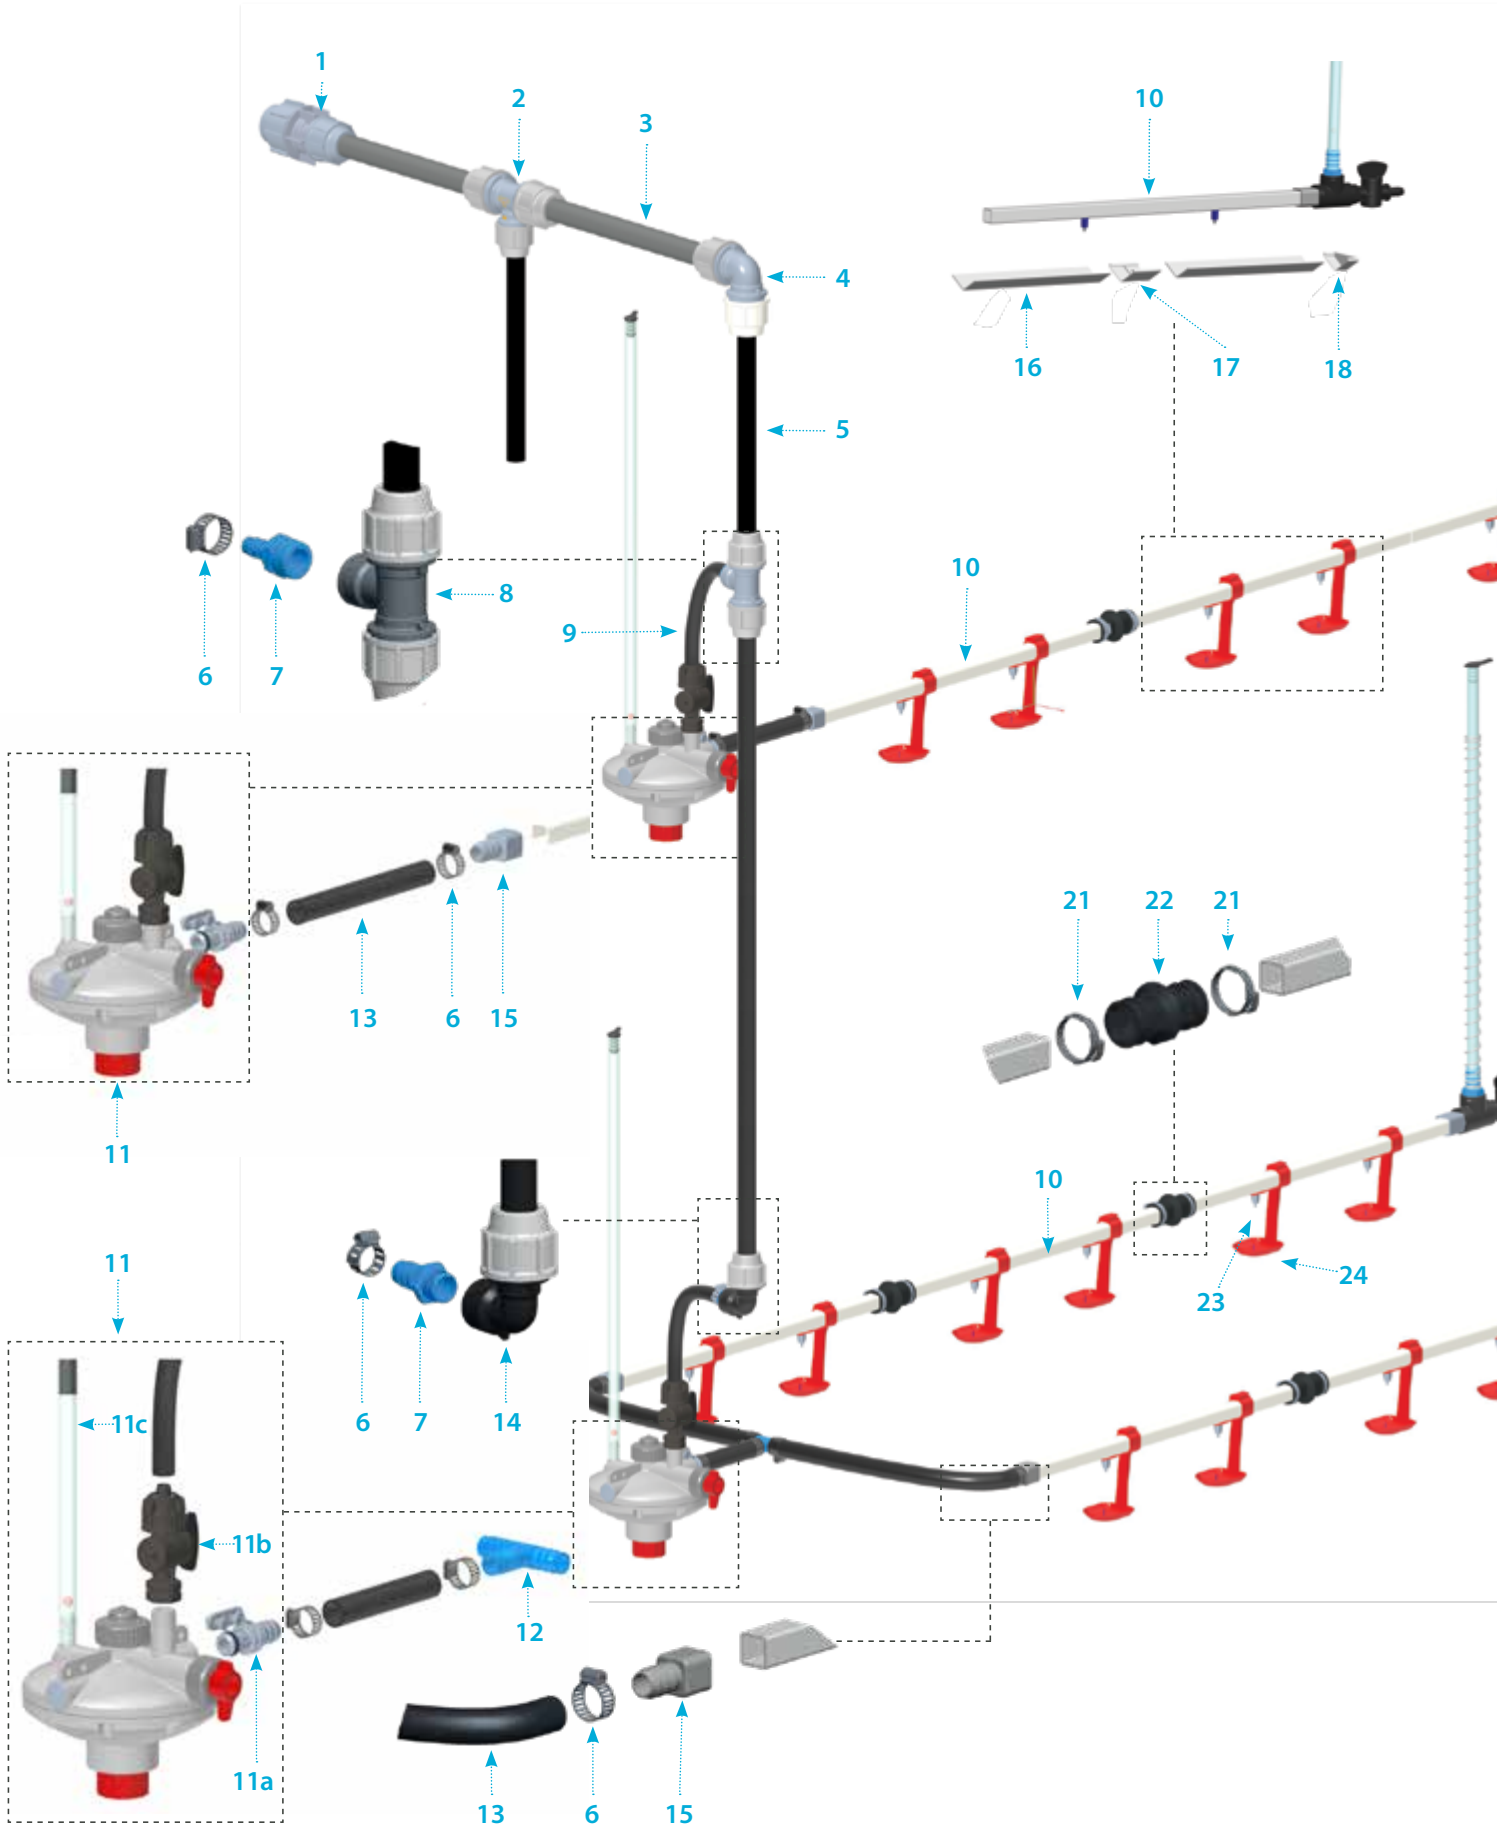

Line Nipple Systems