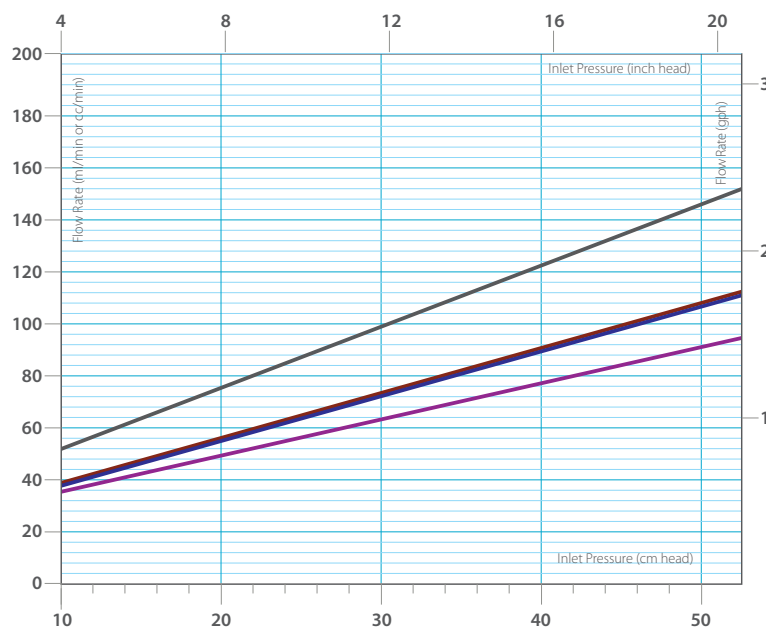

Nipple Flow Rate

Feeding

Drinking

Climate

Housing

Maagan Michael, D.N. Menashe, 3780500, Israel

Tel: +972-73-2413001, Fax: +972-73-2333711

info@plassonlivestock.com | www.plassonlivestock.com