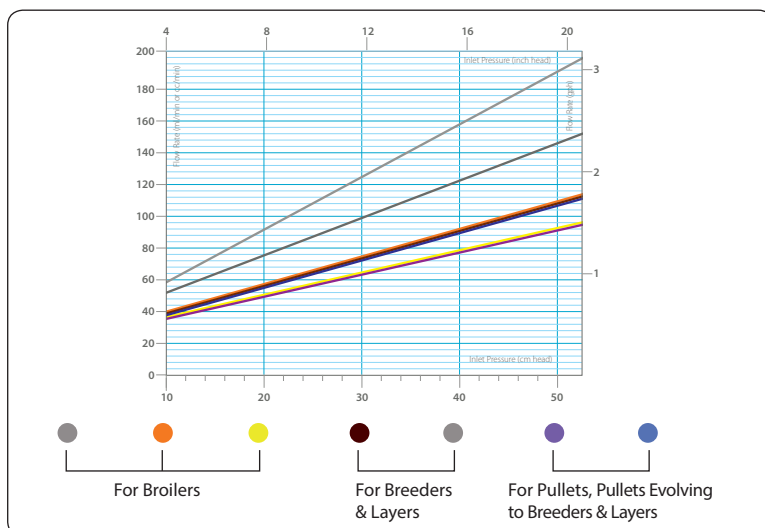

Breeders & Layers

	Color	Cat. No.
Vertical Action		
Threaded	Brown	02205051
	Dark Grey	02205362
J type	Brown	02205428
Twin lock	Brown	02205292

Pullets Evolving to Breeders

	Color	Cat. No.
Semi Side Action		
Threaded	Violet	02205354
	Dark Blue	02205360
J type	Violet	02205285
	Dark Blue	02205284
Twin lock	Dark Blue	02205288

Broilers

	Color	Cat. No.
Full Side Action		
Threaded	Grey	02205364
	Orange	02205358
	Yellow	02205352
J type	Grey	02205816
	Orange	02205218
	Yellow	02205223
Twin lock	Grey	02205291
	Orange	02205287
	Yellow	02205290