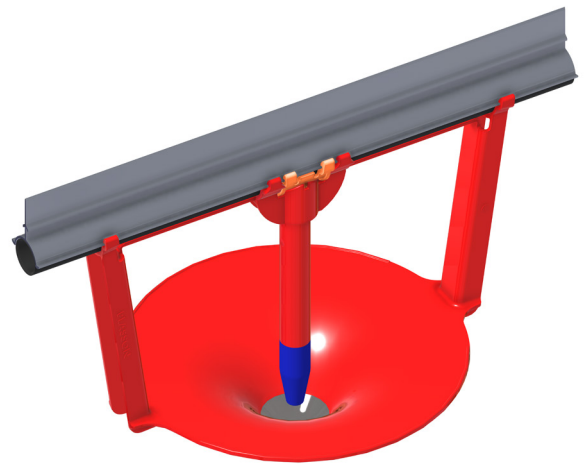

Large Turkey Heavy Finish (LTHF) For Adult Turkeys

Large Turkey Heavy Finish - LTHF (02205842)

PLASSON LTHF supplies the required water quantity at the right flow rate for adult turkeys weighing up to 23 kg (50 lbs). The drinker is designed to initiate water supply by the slightest touch from 360°.

With PLASSON'S LTHF you can ensure:

- Constant supply of fresh water
- A uniformed and heavy weight flock
- Lower mortality
- Exceptionally dry litter
- Healthier birds
- Cups are kept clean through natural drinking (No need for cup cleaning)
- Enlarged cup enables more water and ensures less spillage
- High pressure in lines enables installing in sloped houses

General Guidelines

- Ideal for Adult Turkey Hens and Toms
 - 25 - 30 Turkey Hens per LTHF
 - 20 - 30 Turkey Toms per LTHF
- Recommended Nipple for LTHF installation - PLASSON Orange Nipple

Feeding

Drinking