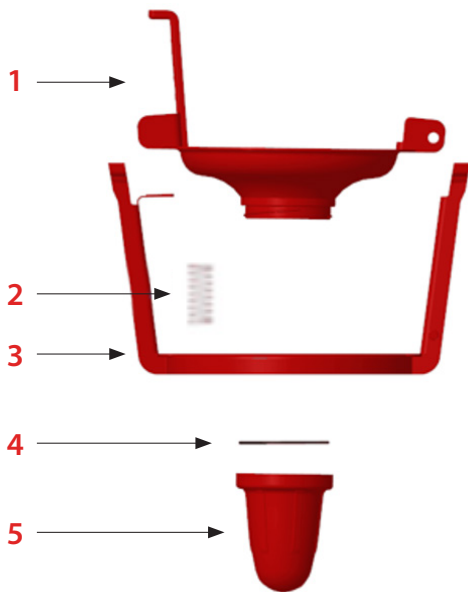

# Easy Duck

**NEW**

PLASSON Easy Duck, designed after years of research and experience, suitable for all type of Ducks growth.

## Key Features and Advantages:

- Enables duck to dip entire beak (proven as basic need for duck drinking).
- Automatic cup for fixed level of water.
- Unique feature - Easy Duck Cup (02209993) can be unscrewed for cleaning.
- High quality material for longer product lifetime.

**Recommended to be installed on a separate dedicated nipple line.**

## How does it work?

The Easy Duck is used as of Duck's **third** week of lifetime, requires a different height than Nipple drinking line. Therefore a special additional line has to be installed.

02209990		Easy Duck Com. (Complete)	
	Catalog No.	Item	Qt.
1	02209991	Easy Duck Activator	1
2	02100013	Small Valve Spring	1
3	02209992	Easy Duck Base	1
4	02209994	O-Ring 2.5x73	1
5	02209993	Easy Duck Cup	1