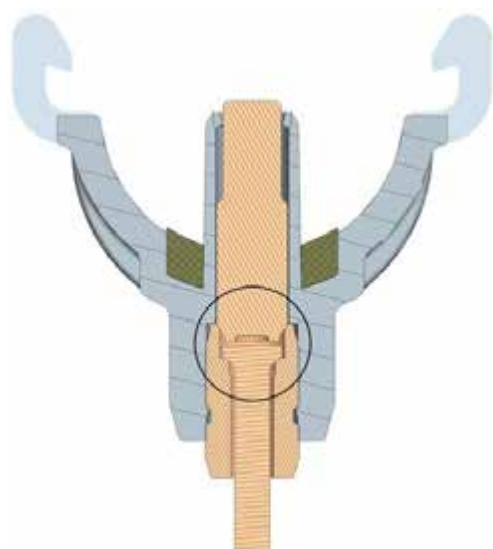

Plasson's system assists the grower to meet the demands of the market.

Easy side action

The Plasson nipple provides the maximum amount of water at the slightest touch. The Nipple responds at any angle. Even day old chicks, at the most critical stage of growth, can easily activate the Nipple.

Double Sealing

Two sealing points to ensure dry litter.

Structural simplicity means ultimate reliability

One integrated system consisting of only 3 parts:
This system provides performance that is both robust, reliable and maintenance free.