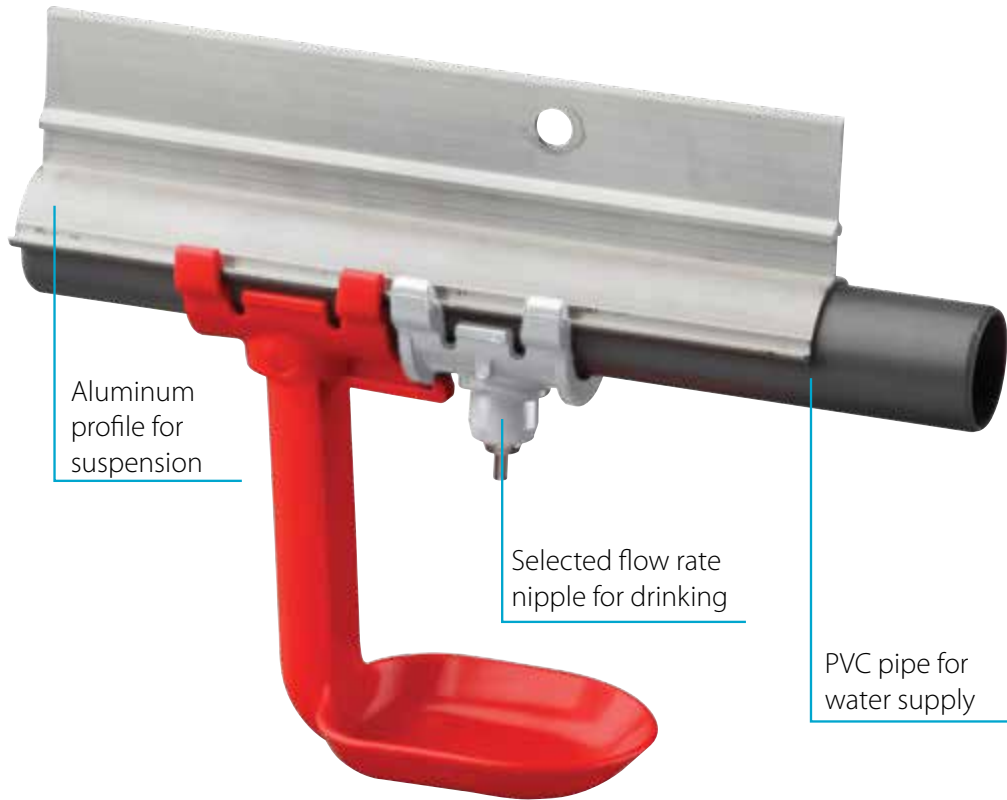

Plasson's system assists the grower to meet the demands of the market.

Easy side action

The Plasson nipple provides the maximum amount of water at the slightest touch. The Nipple responds at any angle. Even day old chicks, at the most critical stage of growth, can easily activate the Nipple.

Double Sealing

Two sealing points to ensure dry litter.

Structural simplicity means ultimate reliability

One integrated system consisting of only 3 parts:
This system provides performance that is both robust, reliable and maintenance free.