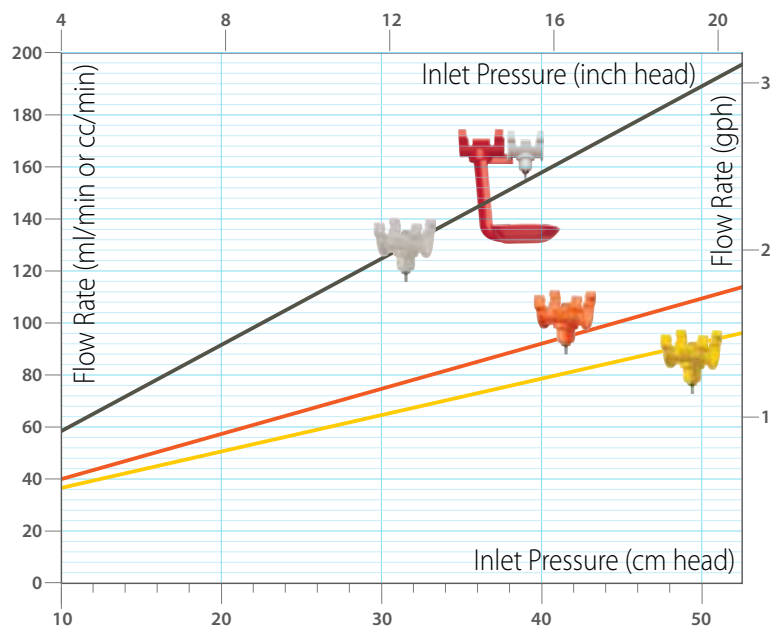

Plasson's system assists the grower to meet the demands of the market.

Easy side action

The Plasson nipple provides the maximum amount of water at the slightest touch. The Nipple responds at any angle. Even day old chicks, at the most critical stage of growth, can easily activate the Nipple.

Double Sealing

Two sealing points to ensure dry litter.

Structural simplicity means ultimate reliability

One integrated system consisting of only 3 parts:
This system provides performance that is both robust, reliable and maintenance free.

Flow Rate vs. Inlet Pressure

General Guidelines for Broilers

Plasson's Nipple	No. of birds/nipple
Orange , Yellow	10-12 Broilers
Grey with tray	12-14 Broilers

The above are general guidelines only. Specific types of Nipples and number of birds per Nipple should be determined according to the structure and conditions of the poultry house, climate conditions, ventilation and the size and weight of the birds. For optimal results, please consult with a Plasson expert.