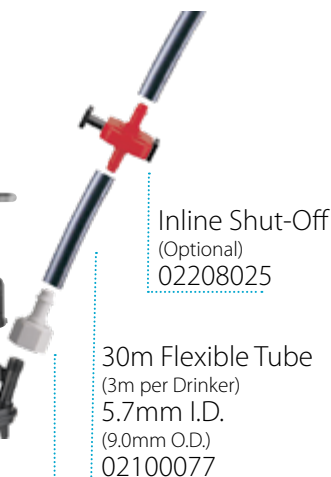

20m Nylon Cord
(2m per Drinker)
02100082

Cord Adjuster
02100010

Handle Hook
02140018

Water Level
Adjuster
02140009

Mechanism Top
02140012

Mechanism Lock
Collar
02140011

Stainless Steel Spring
02140016

Washer
02140017

Washer Support
02140015

Mechanism Body
02140013

Down Spout
02140014

Bell
02140004

Hanger Rod
02140007

Hanger Ballast Nut
02140008

Ballast Bottle
02140003

Inline Shut-Off
(Optional)
02208025