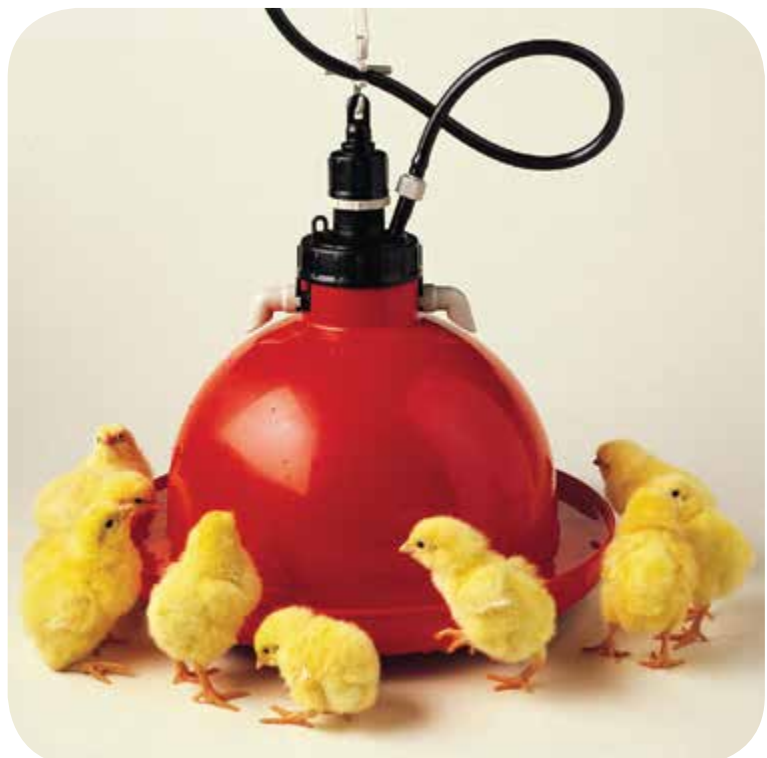

 **Water on Demand** PRO
Precise Day Round Water Consumption

Bell Drinkers for Broilers

Plasson makes the world's most reliable poultry bell drinkers - the "standard of the industry". For more than 50 years, no competitive drinker has been able to match those of Plasson's features and benefits:

- Plasson drinkers are made of a rugged high - impact plastic specially formulated to withstand the ravages of the active broiler - house for many years.
- The unique feature of the Plasson Drinker is the ballast bottle, which acts independently of the bell and eliminates wear on the valve mechanism.
- Find out how you can water your flocks from day old chicks to adult birds with Plasson Drinkers, for fool - proof, profit making performance.
- Plasson drinkers are supported by a worldwide network of authorized distributors who provide expert installation, full service, and a complete line of Plasson products and original spare parts.
- Ensures a constant water level and a dry floor. Once a bird drinks as little as 10 grams (0.3 oz.) of water, this highly sensitive and maintenance free system is activated.
- Incorporates a bayonet - based bell, a special handle hook and an efficient stacking design. Combine all of these factors and you have a system that is easy to ship and install.
- Approximately 8 - 10 Plasson Drinkers are needed per 1000 adult birds.