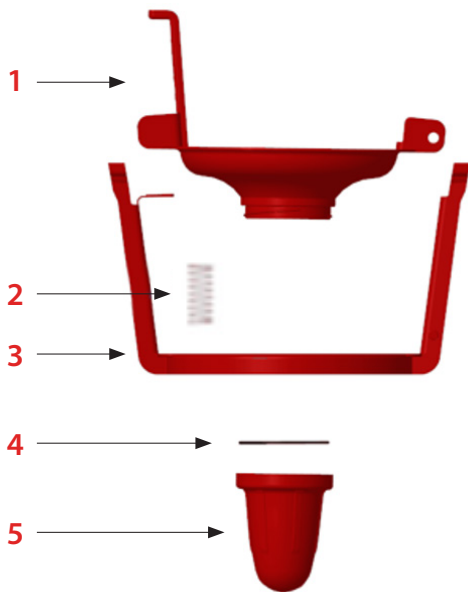

Easy Duck

NEW

PLASSON Easy Duck, designed after years of research and experience, suitable for all type of Ducks growth.

Key Features and Advantages:

- Enables duck to dip entire beak (proven as basic need for duck drinking).
- Automatic cup for fixed level of water.
- Unique feature - Easy Duck Cup (02209993) can be unscrewed for cleaning.
- High quality material for longer product lifetime.

Recommended to be installed on a separate dedicated nipple line.

How does it work?

The Easy Duck is used as of Duck's **third** week of lifetime, requires a different height than Nipple drinking line. Therefore a special additional line has to be installed.

02209990		Easy Duck Com. (Complete)	
	Catalog No.	Item	Qt.
1	02209991	Easy Duck Activator	1
2	02209549	Easy Duck Spring	1
3	02209992	Easy Duck Base	1
4	02209994	O-Ring 2.5x73	1
5	02209993	Easy Duck Cup	1