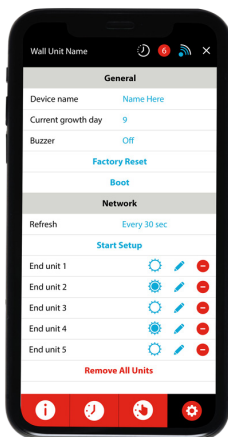

FLUSHCONTROL[®]

- A wireless solution for applying automatic flushing
- No wires & No wiring required!
- Saving on labor and electric installation costs
- Program flushing regime through a simple application on any mobile device
- Fresh, cooler and cleaner water for the birds
- Easily combined with PLASSON WOD Pro system
- Ideal with PLASSON's drinking solutions
- Most practical solution for flushing nipple lines in cages