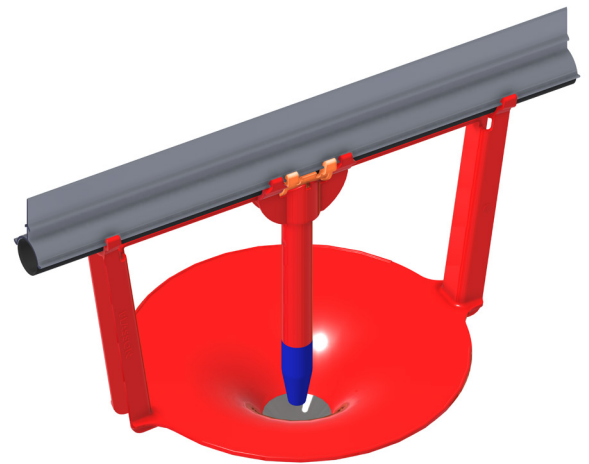

Large Turkey Heavy Finish For Adult Turkeys

Large Turkey Heavy Finish - LTHF (02205842)

PLASSON LTHF supplies the required water quantity at the right flow rate for adult turkeys weighing up to 23 kg (50 lbs). The drinker is designed to initiate water supply by the slightest touch from 360°.

With PLASSON'S LTHF you can ensure:

- Constant supply of fresh water
- A uniformed and heavy weight flock
- Lower mortality
- Exceptionally dry litter
- Healthier birds
- Cups are kept clean through natural drinking (No need for cup cleaning)
- Enlarged cup enables more water and ensures less spillage
- High pressure in lines enables installing in sloped houses

General Guidelines

- Ideal for Adult Turkey Hens and Toms
 - 25 - 30 Turkey Hens per LTHF
 - 20 - 30 Turkey Toms per LTHF
- Recommended Nipple for LTHF installation - Plasson Orange Nipple