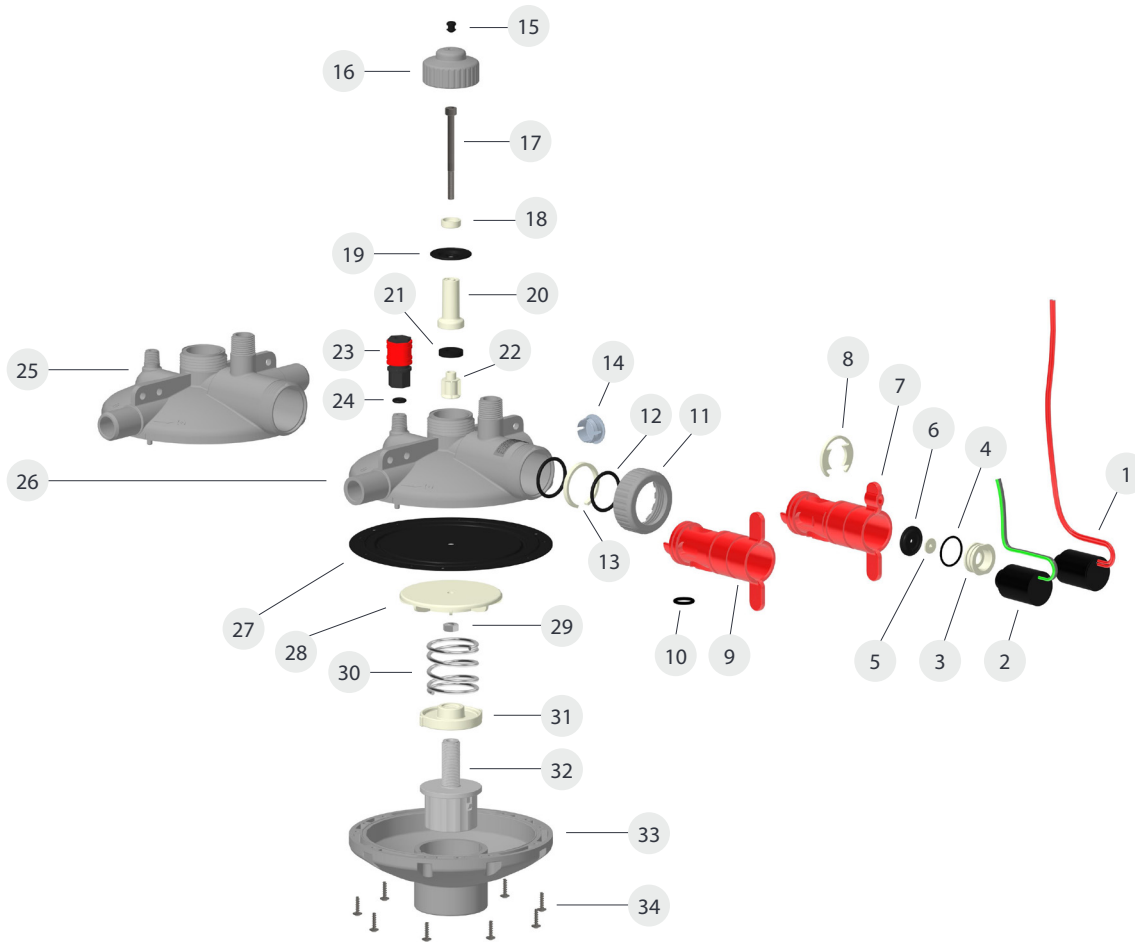

High-Pressure Regulator BOM

No	Cat No.	Description
1	02205477	Electric Coil for Auto Flushing MK2
2	02206745	Solenoid Latch 12 Ohm for Flush Control
3	02205894	Electric Coil Holder MK2
4	02205478	O-Ring 21.95X1.78 Electric Holder MK2 P629
5	02205896	Diaphragm Holder MK2
6	02205897	Auto Flush Diaphragm MK2
7	02205892	Auto Flush Valve Body MK2
8	02205895	U Clamp Holder MK2
9	02205893	Manual Valve Body MK2
10	07002D016P	O-ring Epdm 16
11	02205899	Flush Valve Nut MK2
12	02205866	Peripheral O-Ring 3X30 for Auto Flush MK2
13	02205898	Split Ring for Auto Flush MK2
14	02205680	Grey Cap Plug for Pressure Valve
15	02205732	Pressure Regulator Cap Plug
16	02205709	Cap for Pressure Regulator
17	02205714	M6 Bolt for Pressure Reg.valve
18	02205708	Washer for Small Diaphragm-Press. Regulator
19	02205716	Small Diaphragm for Valve P-502
20	02205706	Upper Spool for Pressure Regulator
21	02205717	Seal for Press. Regulator Valve P-503
22	02205707	Lower Spool for Pressure Regulator
23	02209168	Quick Release Socket Female 1/4 Epdm
24	02100051	O-Ring 50 for Shutoff P50
25	02205890	Top Shell Mid Line Threaded Outlet MK2
26	02205889	Top Shell Threaded Outlet MK2
27	02205715	Large Diaphragm for Valve P-501
28	02205004	Pressure Regulator 0-250 MBAR Backing Plate- Grooved
29	16007006	SS A2 Hex Nut M6 Iso 4032 Coated with Wax
30	02205713	Spring for Pressure Regulator
31	02205704	Nut for Pressure Regulator
32	02205351	Ball Handle for Pressure Regulator 0-250
33	02205702	Bottom Shell - Pressure Regulator
34	02205720	Screw for Pressure Regulator 4X14