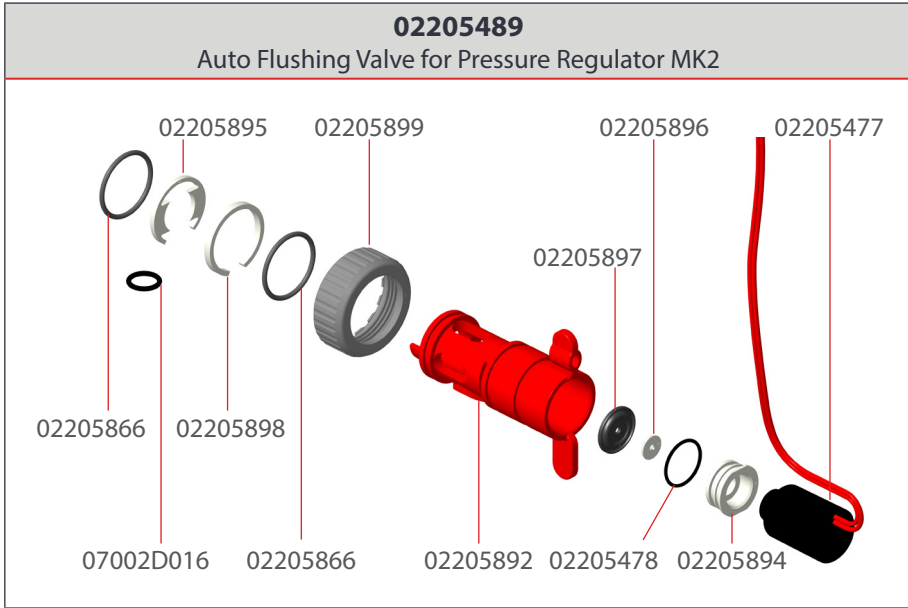

WOD Mid Line Manual

02209533 WOD Mid Line Detachable Sight Tube MK2 Set	
	
02205983	02204084

Mid Line Regulator **W / Auto Flush**

02207052 Mid Line W/Auto Flush Detachable Sight Tube MK2 Set	
	
02207039	02204084

Mid Line Regulator **Wireless Flush**

02207056 Mid Line Wireless Flush Detachable Sight Tube MK2 Set		
		
02207041	*02204016	02204084

Mid Line Regulator **Manual**

02207048 Mid Line with Detachable Sight Tube MK2 Set	
	
02207037	02204084

* 2 X AA Batteries Are Required (Not Included)

Flush Valves

Compliance With Other Nipple Lines

02207042 Pressure Reg MK2 Adaptor for Ziggity 1" Set	02207043 Pressure Reg MK2 Adaptor for Ziggity 1/2" Set	02207044 Pressure Reg MK2 Adaptor for Val 3/4" Set
 <p>02209017 x3</p> <p>02205787</p> <p>02205841</p> <p>02204087</p> <p>02209018 x3</p>	 <p>02209017 x3</p> <p>02205792</p> <p>02205845</p> <p>02204087</p> <p>02209018 x3</p>	 <p>02209017 x3</p> <p>02205795</p> <p>02205847</p> <p>02204087</p> <p>02209018 x3</p>