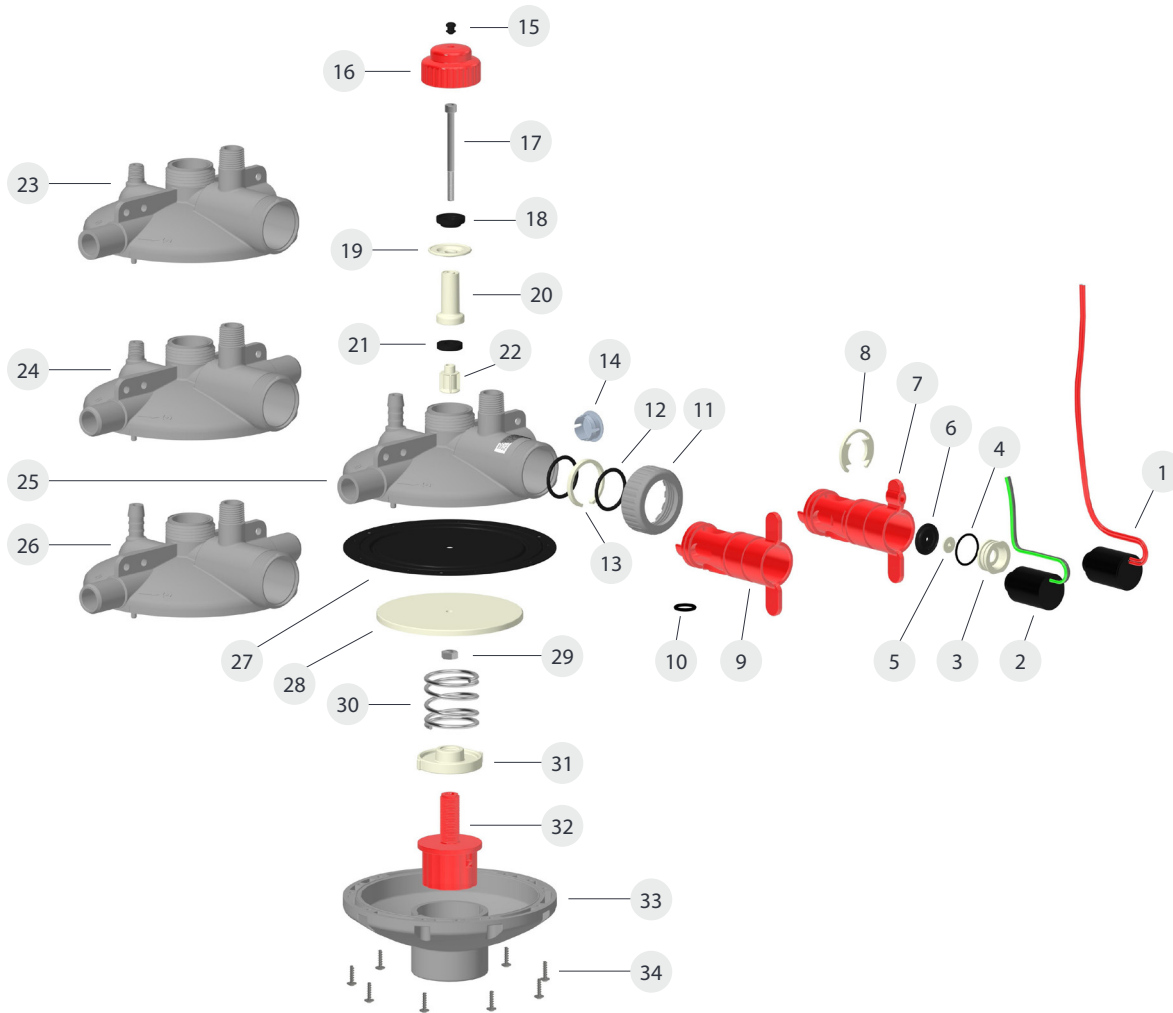

WOD BOM

No	Cat No.	Description
1	02205477	Electric Coil for Auto Flushing MK2
2	02206745	Solenoid Latch 12 Ohm for Flush Control
3	02205894	Electric Coil Holder MK2
4	02205478	O-Ring 21.95X1.78 Electric Holder MK2 P629
5	02205896	Diaphragm Holder MK2
6	02205897	Auto Flush Diaphragm MK2
7	02205892	Auto Flush Valve Body MK2
8	02205895	U Clamp Holder MK2
9	02205893	Manual Valve Body MK2
10	07002D016P	O-ring EPDM 16
11	02205899	Flush Valve Nut MK2
12	02205866	Peripheral O-Ring 3X30 for Auto Flush MK2
13	02205898	Split Ring for Auto Flush MK2
14	02205680	Grey Cap Plug for Pressure Valve
15	02205732	Pressure Regulator Cap Plug
16	02205873	Proportional Reducer Cap Red
17	02205714	M6 Bolt for Pressure Reg.valve
18	02205874	Proportional Reducer Washer
19	02205662	Small Diaphragm for WOD Reducer
20	02205706	Upper Spool for Pressure Regulator
21	02205717	Seal for Press. Regulator Valve P-503
22	02205707	Lower Spool for Pressure Regulator
23	02205889	Top Shell Threaded Outlet MK2
24	02205890	Top Shell Mid Line Threaded Outlet MK2
25	02205887	Top Shell Line Head MK2
26	02205888	Top Shell Mid Line MK2
27	02205715	Large Diaphragm for Valve P-501
28	02205705	Backing Plate for Diaphragm-Press. Regulator
29	16007006	SS A2 Hex Nut M6 Iso 4032 Coated with Wax
30	02205713	Spring for Pressure Regulator
31	02205704	Nut for Pressure Regulator
32	02205703	Ball Handle for Pressure Regulator
33	02205702	Bottom Shell - Pressure Regulator
34	02205720	Screw for Pressure Regulator 4X14