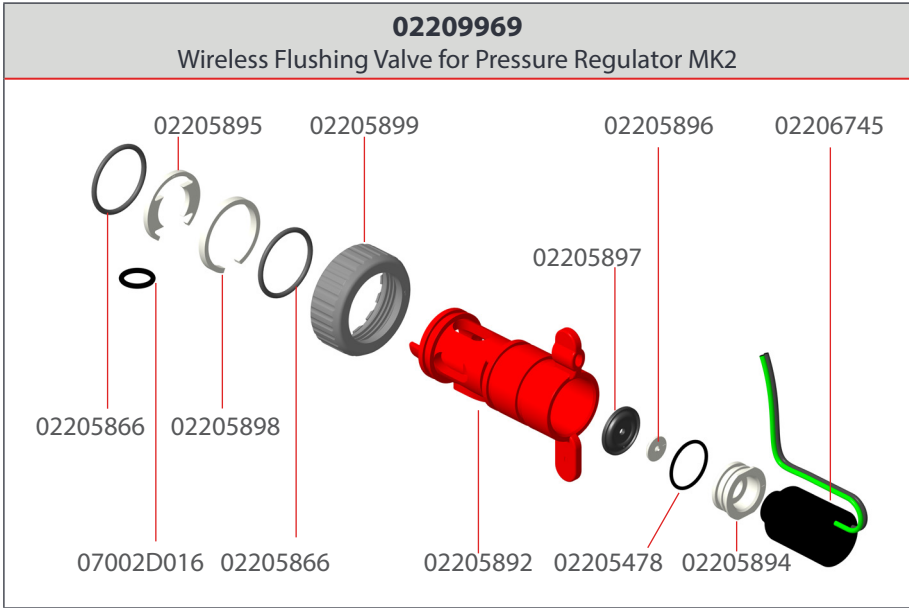

Line Head Regulator **Manual**

02207047 Line Head with Detachable Sight Tube MK2 Set	
	
02207036	02204084

WOD Mid Line **W / Auto Flush**

02209531 WOD Mid Line Head W/Auto Flush Detachable Sight Tube MK2	
	
02205982	02204084

WOD Mid Line Manual

02209533 WOD Mid Line Detachable Sight Tube MK2 Set	
	
02205983	02204084

Mid Line Regulator **W / Auto Flush**

02207052 Mid Line W/Auto Flush Detachable Sight Tube MK2 Set	
	
02207039	02204084

Mid Line Regulator **Wireless Flush**

02207056 Mid Line Wireless Flush Detachable Sight Tube MK2 Set		
		
02207041	*02204016	02204084

Mid Line Regulator **Manual**

02207048 Mid Line with Detachable Sight Tube MK2 Set	
	
02207037	02204084

* 2 X AA Batteries Are Required (Not Included)

Flush Valves

Compliance With Other Nipple Lines

02207042 Pressure Reg MK2 Adaptor for Ziggity 1" Set	02207043 Pressure Reg MK2 Adaptor for Ziggity 1/2" Set	02207044 Pressure Reg MK2 Adaptor for Val 3/4" Set
 <p>02209017 x3</p> <p>02205787</p> <p>02205841</p> <p>02204087</p> <p>02209018 x3</p>	 <p>02209017 x3</p> <p>02205792</p> <p>02205845</p> <p>02204087</p> <p>02209018 x3</p>	 <p>02209017 x3</p> <p>02205795</p> <p>02205847</p> <p>02204087</p> <p>02209018 x3</p>