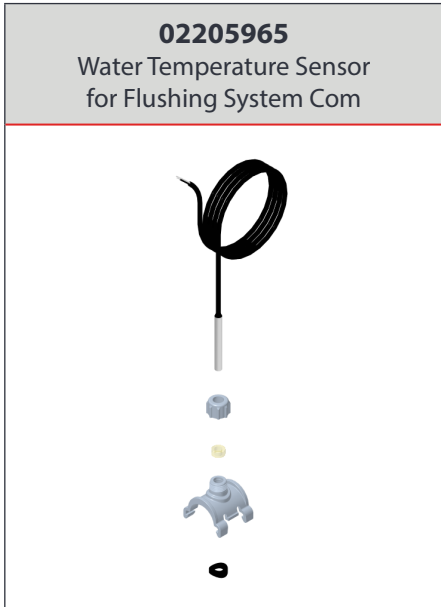

WOD Mid Line Manual

02209533 WOD Mid Line Detachable Sight Tube MK2 Set	
	
02205983	02204084

Mid Line Regulator **W / Auto Flush**

02207052 Mid Line W/Auto Flush Detachable Sight Tube MK2 Set	
	
02207039	02204084

Mid Line Regulator **Wireless Flush**

02207056 Mid Line Wireless Flush Detachable Sight Tube MK2 Set		
		
02207041	*02204016	02204084

Mid Line Regulator **Manual**

02207048 Mid Line with Detachable Sight Tube MK2 Set	
	
02207037	02204084

* 2 X AA Batteries Are Required (Not Included)

Flush Valves

Compliance With Other Nipple Lines

02207042 Pressure Reg MK2 Adaptor for Ziggity 1" Set	02207043 Pressure Reg MK2 Adaptor for Ziggity 1/2" Set	02207044 Pressure Reg MK2 Adaptor for Val 3/4" Set
 <p>02209017 x3</p> <p>02205787</p> <p>02205841</p> <p>02204087</p> <p>02209018 x3</p>	 <p>02209017 x3</p> <p>02205792</p> <p>02205845</p> <p>02204087</p> <p>02209018 x3</p>	 <p>02209017 x3</p> <p>02205795</p> <p>02205847</p> <p>02204087</p> <p>02209018 x3</p>