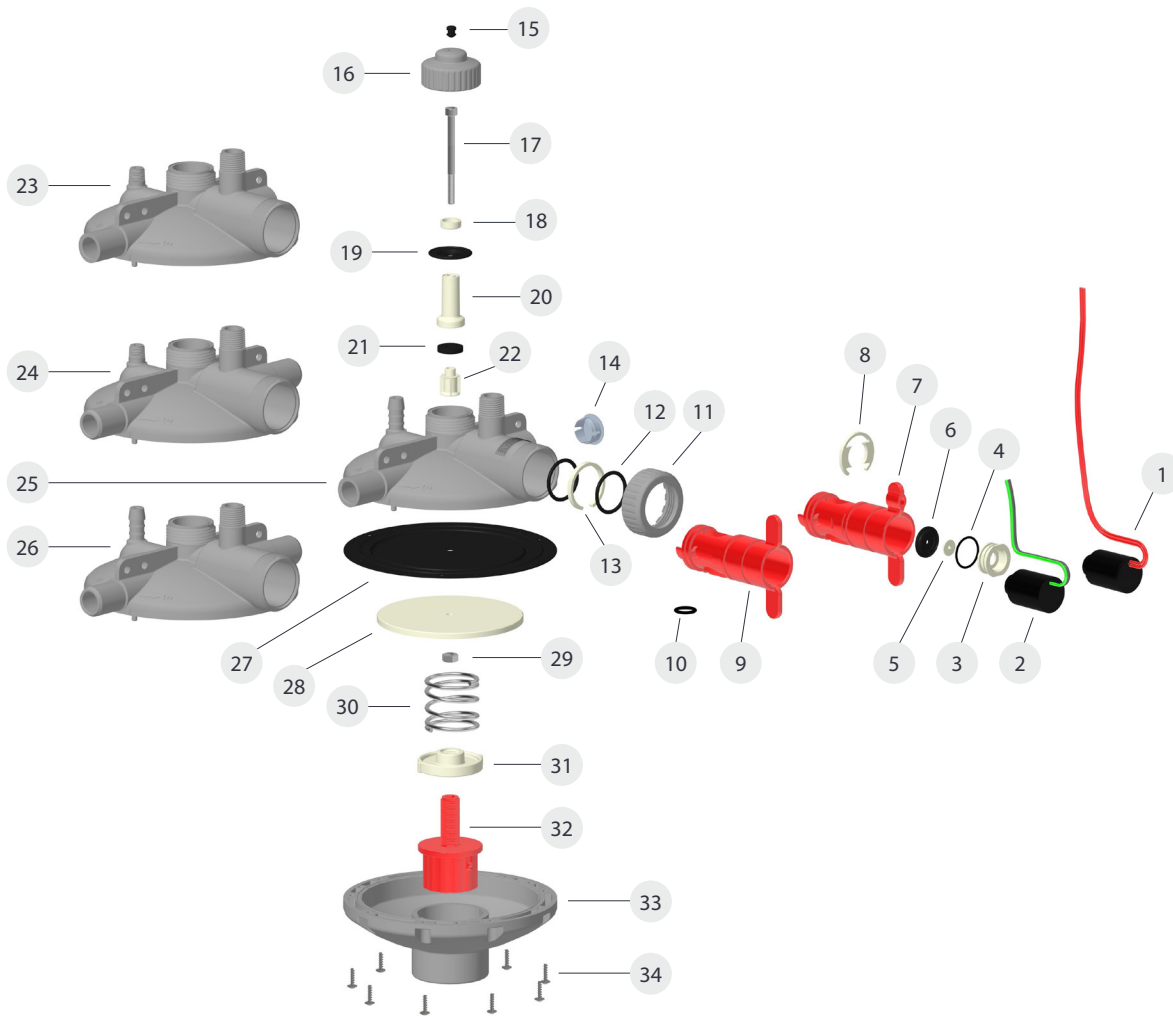

Regulator BOM

No	Cat No.	Description
1	02205477	Electric Coil for Auto Flushing MK2
2	02206745	Solenoid Latch 12 Ohm for Flush Control
3	02205894	Electric Coil Holder MK2
4	02205478	O-Ring 21.95X1.78 Electric Holder MK2 P629
5	02205896	Diaphragm Holder MK2
6	02205897	Auto Flush Diaphragm MK2
7	02205892	Auto Flush Valve Body MK2
8	02205895	U Clamp Holder MK2
9	02205893	Manual Valve Body MK2
10	07002D016P	O-ring EPDM 16
11	02205899	Flush Valve Nut MK2
12	02205866	Peripheral O-Ring 3X30 for Auto Flush MK2
13	02205898	Split Ring for Auto Flush MK2
14	02205680	Grey Cap Plug for Pressure Valve
15	02205732	Pressure Regulator Cap Plug
16	02205709	Cap for Pressure Regulator
17	02205714	M6 Bolt for Pressure Reg.valve
18	02205708	Washer for Small Diaphragm-Press. Regulator
19	02205716	Small Diaphragm for Valve P-502
20	02205706	Upper Spool for Pressure Regulator
21	02205717	Seal for Press. Regulator Valve P-503
22	02205707	Lower Spool for Pressure Regulator
23	02205889	Top Shell Threaded Outlet MK2
24	02205890	Top Shell Mid Line Threaded Outlet MK2
25	02205887	Top Shell Line Head MK2
26	02205888	Top Shell Mid Line MK2
27	02205715	Large Diaphragm for Valve P-501
28	02205705	Backing Plate for Diaphragm-Press. Regulator
29	16007006	SS A2 Hex Nut M6 Iso 4032 Coated with Wax
30	02205713	Spring for Pressure Regulator
31	02205704	Nut for Pressure Regulator
32	02205703	Ball Handle for Pressure Regulator
33	02205702	Bottom Shell - Pressure Regulator
34	02205720	Screw for Pressure Regulator 4X14