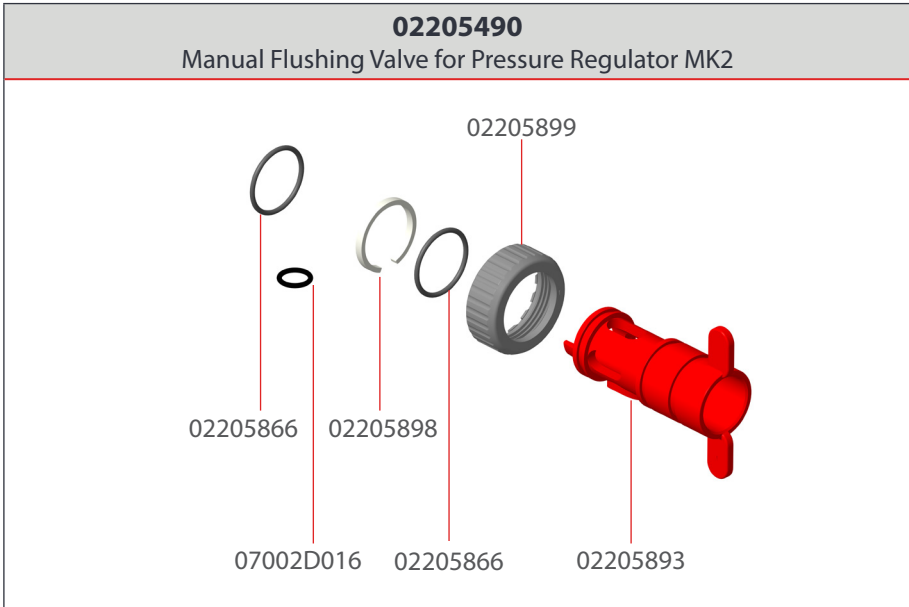

WOD Mid Line Manual

02209533 WOD Mid Line Detachable Sight Tube MK2 Set	
	
02205983	02204084

Mid Line Regulator **W / Auto Flush**

02207052 Mid Line W/Auto Flush Detachable Sight Tube MK2 Set	
	
02207039	02204084

Mid Line Regulator **Wireless Flush**

02207056 Mid Line Wireless Flush Detachable Sight Tube MK2 Set		
		
02207041	*02204016	02204084

Mid Line Regulator **Manual**

02207048 Mid Line with Detachable Sight Tube MK2 Set	
	
02207037	02204084

* 2 X AA Batteries Are Required (Not Included)

Flush Valves

Compliance With Other Nipple Lines

02207042 Pressure Reg MK2 Adaptor for Ziggity 1" Set	02207043 Pressure Reg MK2 Adaptor for Ziggity 1/2" Set	02207044 Pressure Reg MK2 Adaptor for Val 3/4" Set
 <p>02209017 x3</p> <p>02205787</p> <p>02205841</p> <p>02204087</p> <p>02209018 x3</p>	 <p>02209017 x3</p> <p>02205792</p> <p>02205845</p> <p>02204087</p> <p>02209018 x3</p>	 <p>02209017 x3</p> <p>02205795</p> <p>02205847</p> <p>02204087</p> <p>02209018 x3</p>