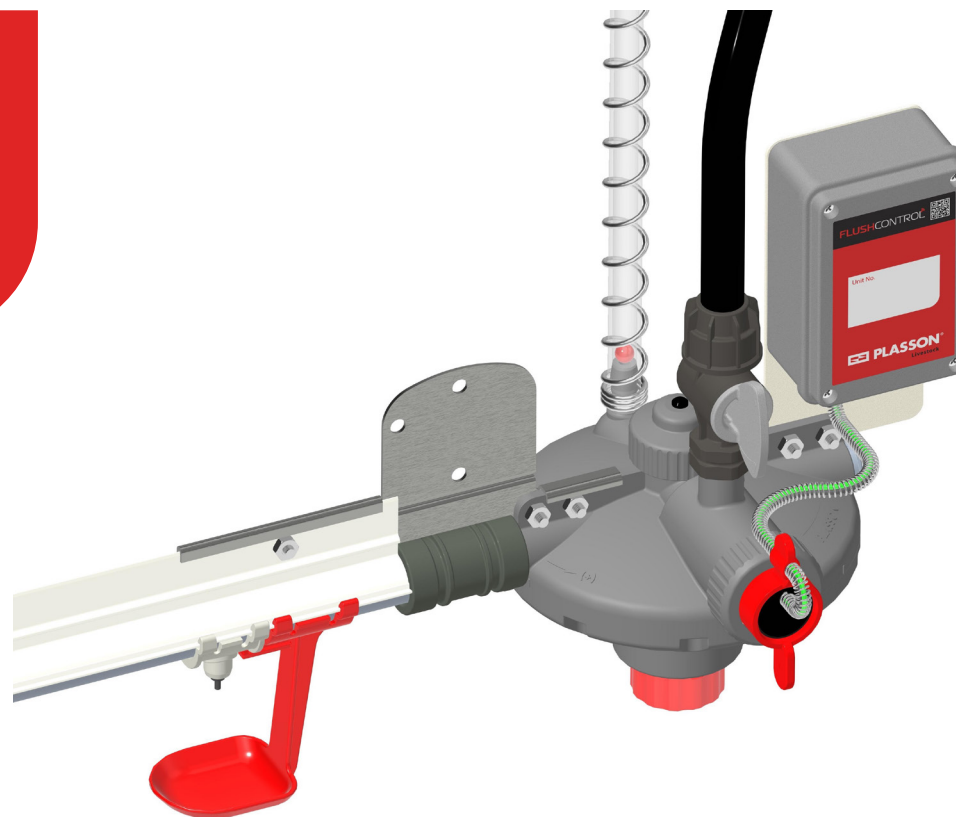

MK2 Serie
Catalog Book

Line Head Complete

	Flushing Type	Pressure Indicator	Page	
WOD Line Head 	Wireless	60	02209974 - WOD Line Head Wireless Flushing (60) MK2 Com	7
		80	02209978 - WOD Line Head Wireless Flushing (80) MK2 Com	
		Detachable	02209540 - WOD Line Head Wireless Flushing Detachable Sight Tube MK2 Com	
		Threaded	02209524 - WOD Line Head Wireless Flush Threaded Sight Tube MK2 Com	
	Auto	60	02205497 - WOD Line Head W/Auto Flush (60) MK2 Com	8
		80	02205944 - WOD Line Head W/Auto Flush (80) MK2 Com	
		Detachable	02209541 - WOD Line Head W/ Auto Flushing Detachable Sight Tube MK2 Com	
		Threaded	02209526 - WOD Line Head W/ Auto Flush Threaded Sight Tube MK2 Com	
	Manual	60	02205493 - WOD Line Head (60) MK2 Com	9
		80	02205940 - WOD Line Head (80) MK2 Com	
		Detachable	02209542 - WOD Line Head Detachable Sight Tube MK2 Com	
		Threaded	02209528 - WOD Line Head Threaded Sight Tube MK2 Com	
Line Head 	Wireless	60	02209973 - Line Head Wireless Flushing (60) MK2 Com	10
		80	02209976 - Line Head Wireless Flushing (80) MK2 Com	
		Detachable	02207062 - Line Head Wireless Flushing Detachable Sight Tube MK2 Com.	
		Threaded	02207057 - Line Head Wireless Flush Thread Sight Tube MK2 Com.	
	Auto	60	02205495 - Line Head W/Auto Flush (60) MK2 Com	11
		80	02205942 - Line Head W/Auto Flush (80) MK2 Com	
		Detachable	02207063 - Line Head W/Auto Flushing Detachable Sight Tube MK2 Com.	
		Threaded	02207053 - Line Head W/Auto Flush Thread Sight Tube MK2 Com.	
	Manual	60	02205491 - Line Head (60) MK2 Com	12
		80	02205499 - Line Head (80) MK2 Com	
		Detachable	02207064 - Line Head With Detachable Sight Tube MK2 Com.	
		Threaded	02207049 - Line Head With Thread Sight Tube MK2 Com.	
Line Head High Pressure 	Wireless	Without	02207034 - Line Head 0-250 Wireless Flushing MK2 Com	13
	Auto	Without	02207032 - Line Head 0-250 W/Auto Flush MK2 Com	
	Manual	Without	02207030 - Line Head 0-250 MK2 Com	