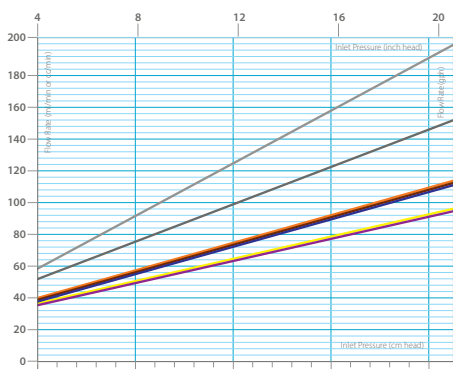

Threaded, J type & Twin Lock Nipple Systems

A Thirst Quenching Solution requiring a Minimum Investment

A unique, money saving Nipple upgrade giving you a state of the art performance drinker

Instead of purchasing an entirely new drinker system, upgrade your present one by installing PLASSON'S Threaded, J Type or Twin Lock Nipple. With PLASSON'S Nipple Systems you will enjoy the peace of mind of a top performance drinker.

Benefits:

- Drier litter & healthier birds
- Excellent feed conversion
- PLASSON service & spare parts
- An optimal water supply from the world leader in Nipple Systems
- A top-of-the-line performance Nipple
- The professional answer to your watering needs, from day one to maturity

Breeders & Layers

	Color	Cat. No.
Vertical Action		
Threaded	Brown	02205051
	Dark Grey	02205362
J type	Brown	02205428
Twin lock	Brown	02205292

Pullets Evolving to Breeders

	Color	Cat. No.
Semi Side Action		
Threaded	Violet	02205354
	Dark Blue	02205360
J type	Violet	02205285
	Dark Blue	02205284
Twin lock	Dark Blue	02205288

Broilers

	Color	Cat. No.
Full Side Action		
Threaded	Grey	02205364
	Orange	02205358
	Yellow	02205352
J type	Grey	02205816
	Orange	02205218
	Yellow	02205223
Twin lock	Grey	02205291
	Orange	02205287
	Yellow	02205290

* Note: Grey & Dark Grey to be installed on systems with a tray