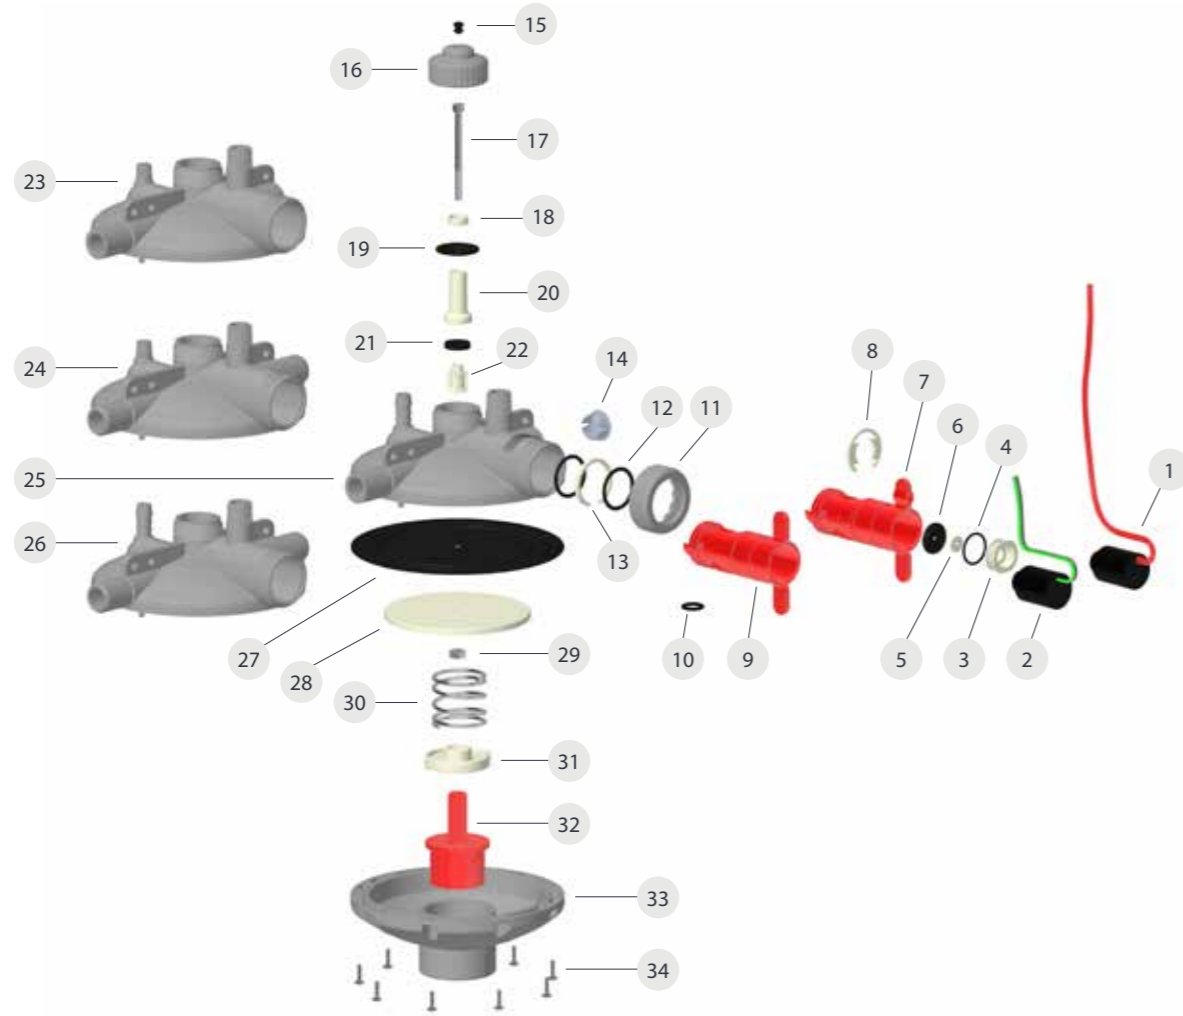

Pressure Regulator Bom

No	Cat No.	Description
1	02205477	Electric Coil for Auto Flushing MK2
2	02206745	Solenoid Latch 12 Ohm for Flush Control
3	02205894	Electric Coil Holder MK2
4	02205478	O-Ring 21.95X1.78 Electric Holder MK2 P629
5	02205896	Diaphragm Holder MK2
6	02205897	Auto Flush Diaphragm MK2
7	02205892	Auto Flush Valve Body MK2
8	02205895	U Clamp Holder MK2
9	02205893	Manual Valve Body MK2
10	07002D016p	O-ring EPDM 16
11	02205899	Flush Valve Nut MK2
12	02205866	Peripheral O-Ring 3X30 for Auto Flush MK2
13	02205898	Split Ring for Auto Flush MK2
14	02205680	Grey Cap Plug for Pressure Valve
15	02205732	Pressure Regulator Cap Plug
16	02205709	Cap for Pressure Regulator
17	02205714	M6 Bolt for Pressure Reg.valve

No	Cat No.	Description
18	02205708	Washer for Small Diaphragm-Press. Regulator
19	02205716	Small Diaphragm for Valve P-502
20	02205706	Upper Spool for Pressure Regulator
21	02205717	Seal for Press. Regulator Valve P-503
22	02205707	Lower Spool for Pressure Regulator
23	02205889	Top Shell Threaded Outlet MK2
24	02205890	Top Shell Mid Line Threaded Outlet MK2
25	02205887	Top Shell Line Head MK2
26	02205888	Top Shell Mid Line MK2
27	02205715	Large Diaphragm for Valve P-501
28	02205705	Backing Plate for Diaphragm-Press. Regulator
29	16007006	SS A2 Hex Nut M6 Iso 4032 Coated with Wax
30	02205713	Spring for Pressure Regulator
31	02205704	Nut for Pressure Regulator
32	02205703	Ball Handle for Pressure Regulator
33	02205702	Bottom Shell - Pressure Regulator
34	02205720	Screw for Pressure Regulator 4X14