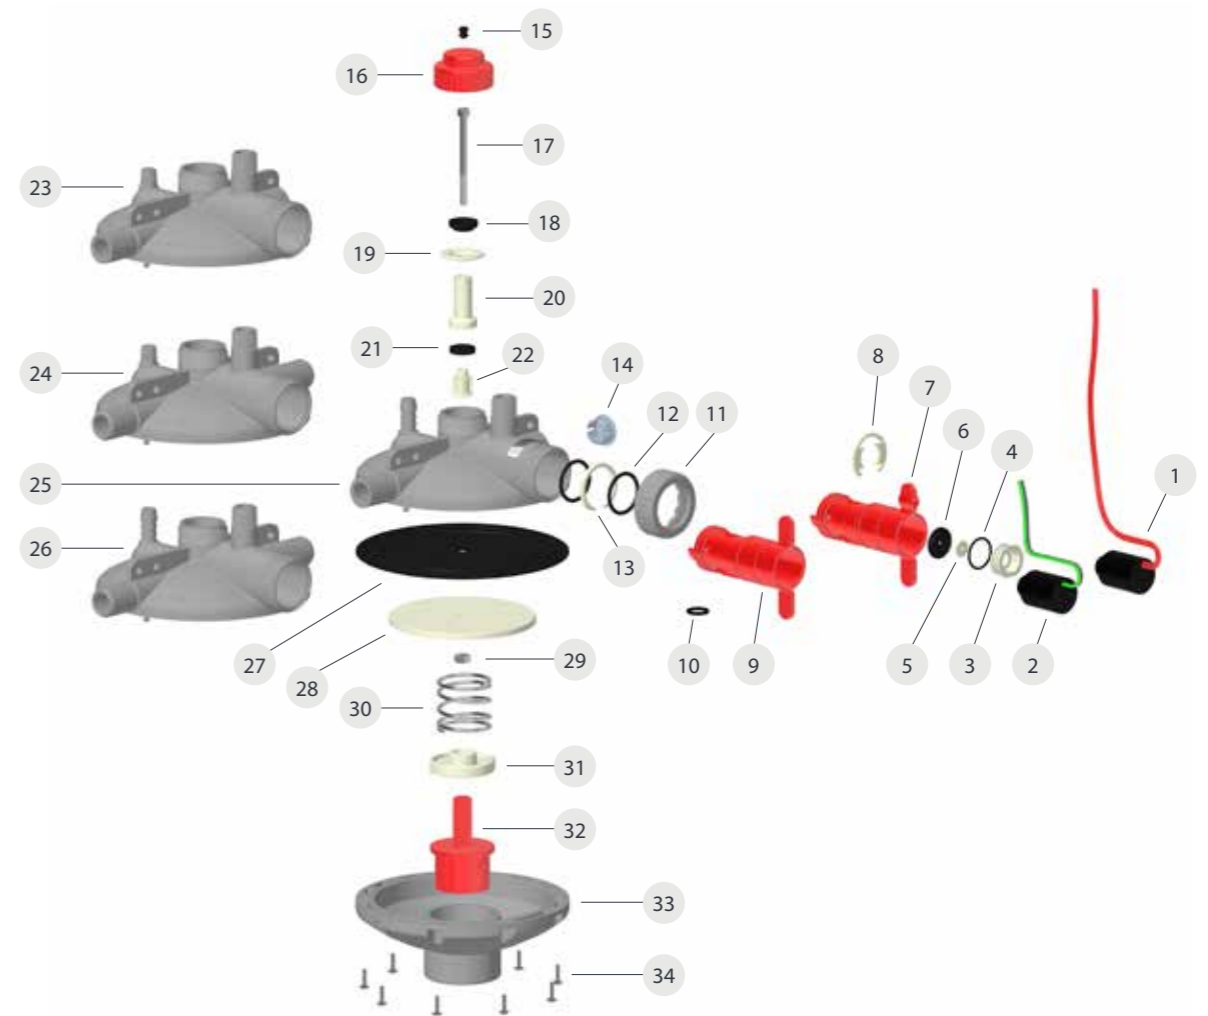

WOD Bom

No	Cat No.	Description
1	02205477	Electric Coil for Auto Flushing MK2
2	02206745	Solenoid Latch 12 Ohm for Flush Control
3	02205894	Electric Coil Holder MK2
4	02205478	O-Ring 21.95X1.78 Electric Holder MK2 P629
5	02205896	Diaphragm Holder MK2
6	02205897	Auto Flush Diaphragm MK2
7	02205892	Auto Flush Valve Body MK2
8	02205895	U Clamp Holder MK2
9	02205893	Manual Valve Body MK2
10	07002D016p	O-ring EPDM 16
11	02205899	Flush Valve Nut MK2
12	02205866	Peripheral O-Ring 3X30 for Auto Flush MK2
13	02205898	Split Ring for Auto Flush MK2
14	02205680	Grey Cap Plug for Pressure Valve
15	02205732	Pressure Regulator Cap Plug
16	02205873	Proportional Reducer Cap Red
17	02205714	M6 Bolt for Pressure Reg.valve

No	Cat No.	Description
18	02205874	Proportional Reducer Washer
19	02205662	Small Diaphragm for WOD Reducer
20	02205706	Upper Spool for Pressure Regulator
21	02205717	Seal for Press. Regulator Valve P-503
22	02205707	Lower Spool for Pressure Regulator
23	02205889	Top Shell Threaded Outlet MK2
24	02205890	Top Shell Mid Line Threaded Outlet MK2
25	02205887	Top Shell Line Head MK2
26	02205888	Top Shell Mid Line MK2
27	02205715	Large Diaphragm for Valve P-501
28	02205705	Backing Plate for Diaphragm-Press. Regulator
29	16007006	SS A2 Hex Nut M6 Iso 4032 Coated with Wax
30	02205713	Spring for Pressure Regulator
31	02205704	Nut for Pressure Regulator
32	02205703	Ball Handle for Pressure Regulator
33	02205702	Bottom Shell - Pressure Regulator
34	02205720	Screw for Pressure Regulator 4X14