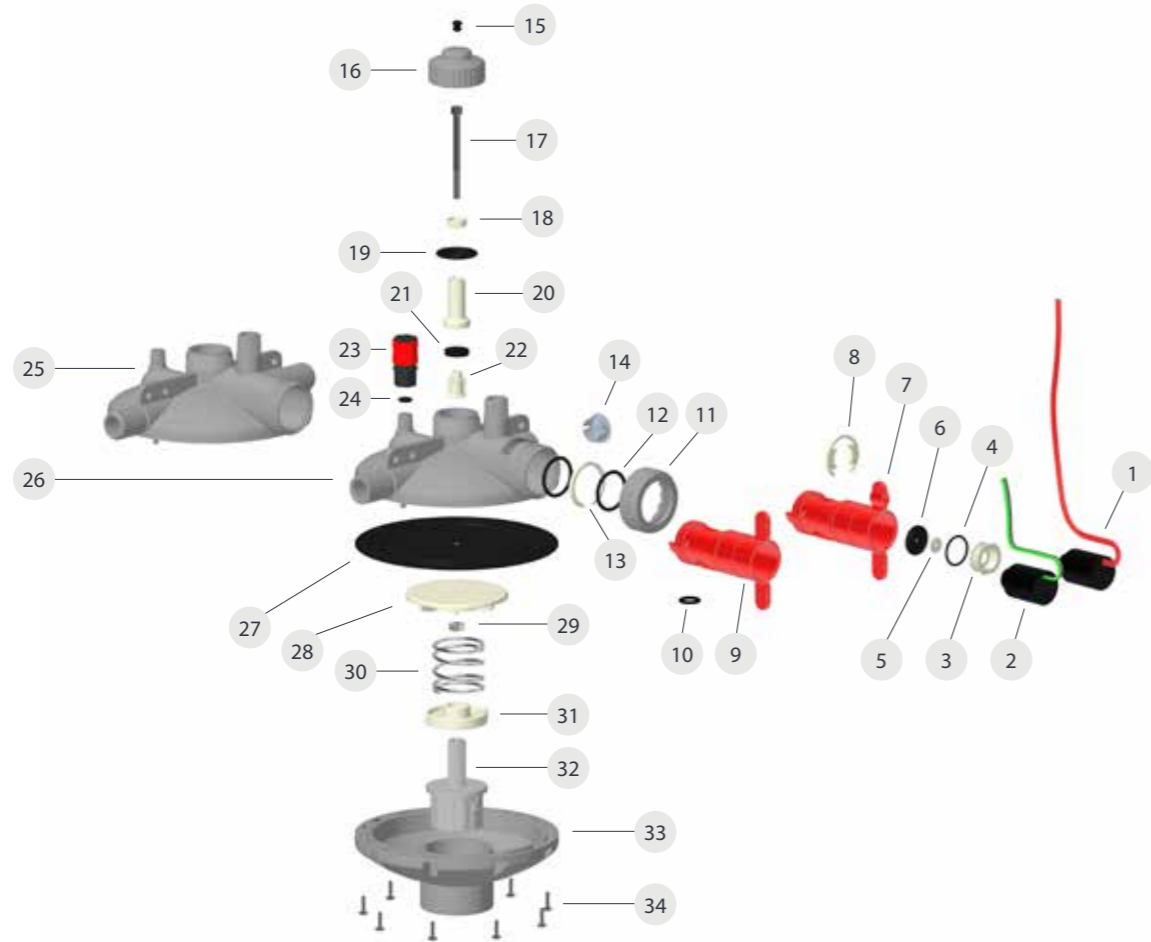

High-Pressure Regulator BOM

No	Cat No.	Description
1	02205477	Electric Coil for Auto Flushing MK2
2	02206745	Solenoid Latch 12 Ohm for Flush Control
3	02205894	Electric Coil Holder MK2
4	02205478	O-Ring 21.95X1.78 Electric Holder MK2 P629
5	02205896	Diaphragm Holder MK2
6	02205897	Auto Flush Diaphragm MK2
7	02205892	Auto Flush Valve Body MK2
8	02205895	U Clamp Holder MK2
9	02205893	Manual Valve Body MK2
10	07002D016p	O-ring Epdm 16
11	02205899	Flush Valve Nut MK2
12	02205866	Peripheral O-Ring 3X30 for Auto Flush MK2
13	02205898	Split Ring for Auto Flush MK2
14	02205680	Grey Cap Plug for Pressure Valve
15	02205732	Pressure Regulator Cap Plug
16	02205709	Cap for Pressure Regulator
17	02205714	M6 Bolt for Pressure Reg.valve

No	Cat No.	Description
18	02205708	Washer for Small Diaphragm-Press. Regulator
19	02205716	Small Diaphragm for Valve P-502
20	02205706	Upper Spool for Pressure Regulator
21	02205717	Seal for Press. Regulator Valve P-503
22	02205707	Lower Spool for Pressure Regulator
23	02209168	Quick Release Socket Female 1/4 Epdm
24	02100051	O-Ring 50 for Shutoff P50
25	02205890	Top Shell Mid Line Threaded Outlet MK2
26	02205889	Top Shell Threaded Outlet MK2
27	02205715	Large Diaphragm for Valve P-501
28	02205004	Pressure Regulator 0-250 MBAR Backing Plate- Grooved
29	16007006	SS A2 Hex Nut M6 Iso 4032 Coated with Wax
30	02205713	Spring for Pressure Regulator
31	02205704	Nut for Pressure Regulator
32	02205351	Ball Handle for Pressure Regulator 0-250
33	02205702	Bottom Shell - Pressure Regulator
34	02205720	Screw for Pressure Regulator 4X14

MK2 Accessories