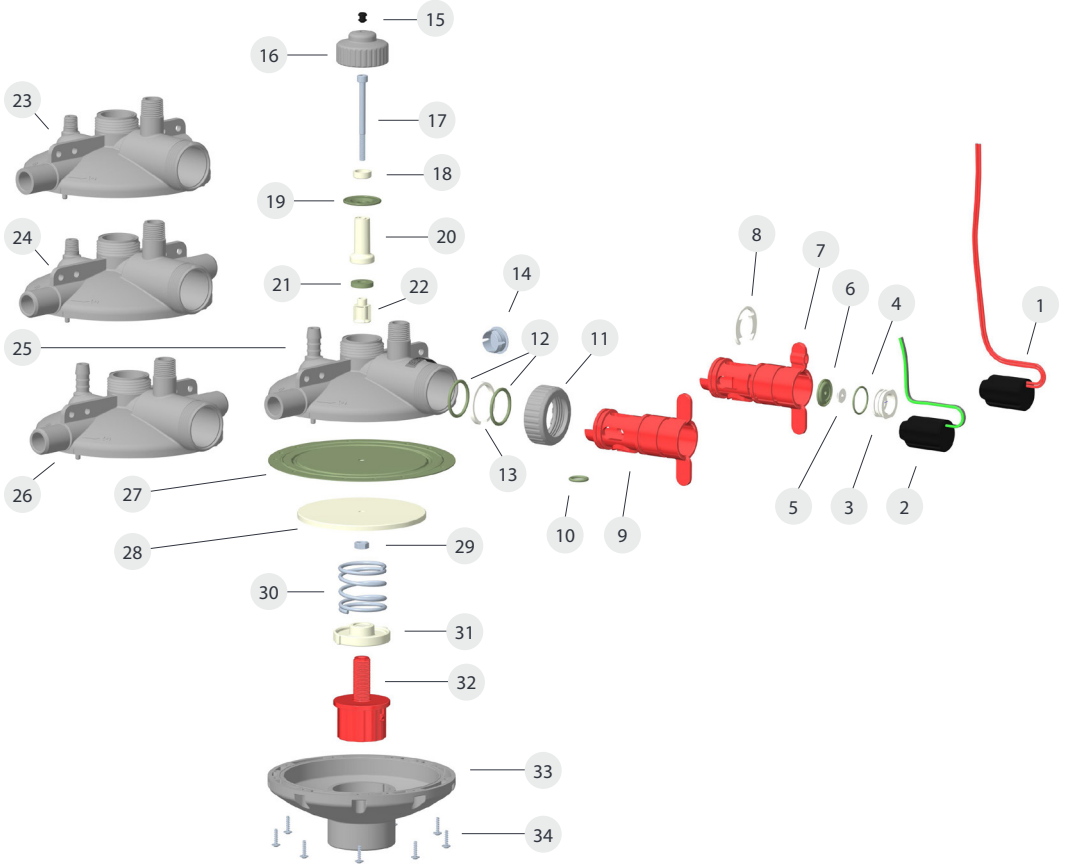

FKM Regulator BOM

FKM Regulator BOM

No	.Cat No	Description
1	02205477	Electric Coil for Auto Flushing MK2
2	02206745	Solenoid Latch 12 Ohm for Flush Control
3	02205894	Electric Coil Holder MK2
4	0220V5478	(O-Ring 21.95X1.78 Electric Holder MK2 (FKM
5	02205896	Diaphragm Holder MK2
6	0220V5897	Auto Flush Diaphragm (FKM) MK2
7	02205892	Auto Flush Valve Body MK2
8	02205895	U Clamp Holder MK2
9	02205893	Manual Valve Body MK2
10	0220V9539	Central O-Ring 3x15 For Auto Flush (FKM) MK2
11	02205899	Flush Valve Nut MK2
12	0220V5866	Peripheral O-Ring 3X30 for Auto Flush (FKM) MK2
13	02205898	Split Ring for Auto Flush MK2
14	02205680	Grey Cap Plug for Pressure Valve
15	02205732	Pressure Regulator Cap Plug
16	02205709	Cap for Pressure Regulator
17	02205714	M6 Bolt for Pressure Reg.valve
18	02205708	Washer for Small Diaphragm-Press. Regulator
19	0220V5716	(Small Diaphragm for Valve (FKM
20	02205706	Upper Spool for Pressure Regulator
21	0220V5717	(Seal For Press . Regulator Valve (FKM
22	02205707	Lower Spool for Pressure Regulator
23	02205889	Top Shell Threaded Outlet MK2
24	02205890	Top Shell Mid Line Threaded Outlet MK2
25	02205887	Top Shell Line Head MK2
26	02205888	Top Shell Mid Line MK2
27	0220V5715	(Large Diaphragm for Valve (FKM
28	02205705	Backing Plate for Diaphragm-Press. Regulator
29	16007006	SS A2 Hex Nut M6 Iso 4032 Coated with Wax
30	02205713	Spring for Pressure Regulator
31	02205704	Nut for Pressure Regulator
32	02205703	Ball Handle for Pressure Regulator
33	02205702	Bottom Shell - Pressure Regulator
34	02205720	Screw for Pressure Regulator 4X14