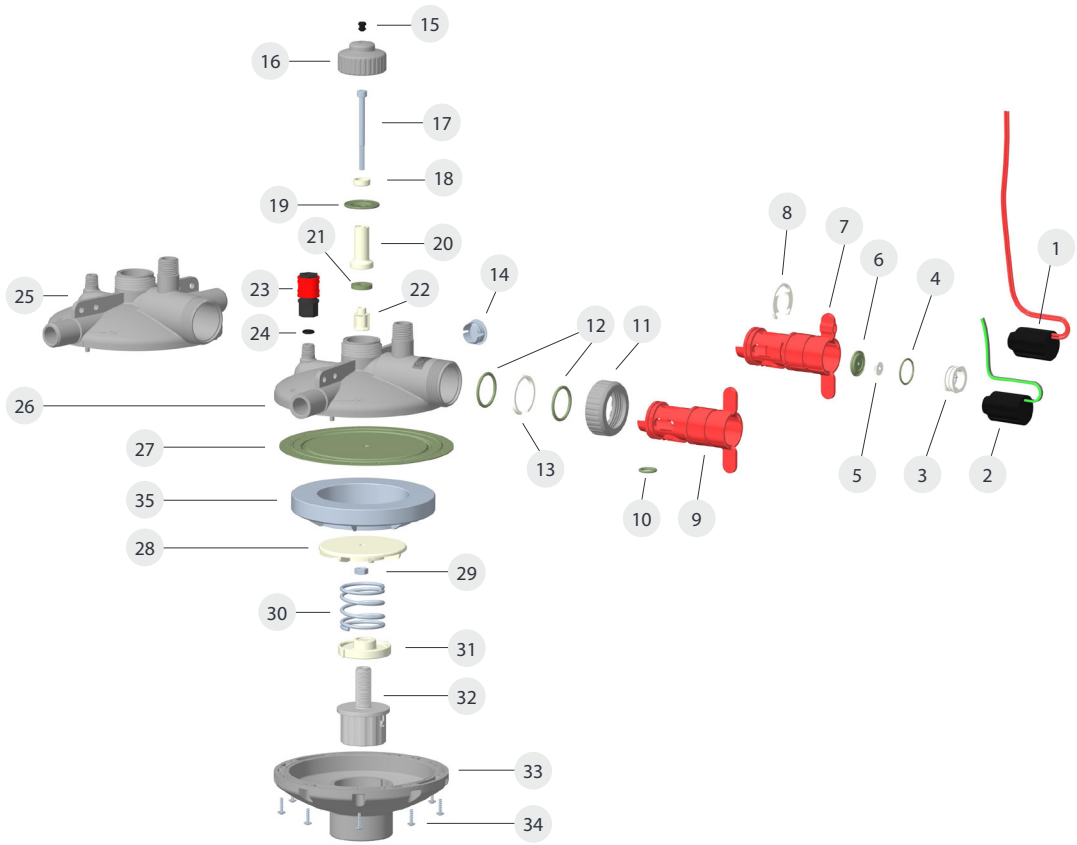

FKM High-Pressure Regulator BOM

FKM High-Pressure Regulator BOM

No	.Cat No	Description
1	02205477	Electric Coil for Auto Flushing MK2
2	02206745	Solenoid Latch 12 Ohm for Flush Control
3	02205894	Electric Coil Holder MK2
4	0220V5478	(O-Ring 21.95X1.78 Electric Holder MK2 (FKM
5	02205896	Diaphragm Holder MK2
6	0220V5897	Auto Flush Diaphragm MK2
7	02205892	Auto Flush Valve Body MK2
8	02205895	U Clamp Holder MK2
9	02205893	Manual Valve Body MK2
10	0220V9539	Central O-Ring 3x15 For Auto Flush (FKM) MK2
11	02205899	Flush Valve Nut MK2
12	0220V5866	Peripheral O-Ring 3X30 for Auto Flush (FKM) MK2
13	02205898	Split Ring for Auto Flush MK2
14	02205680	Grey Cap Plug for Pressure Valve
15	02205732	Pressure Regulator Cap Plug
16	02205709	Cap for Pressure Regulator
17	02205714	M6 Bolt for Pressure Reg.valve
18	02205708	Washer for Small Diaphragm-Press. Regulator
19	0220V5716	(Small Diaphragm for Valve (FKM
20	02205706	Upper Spool for Pressure Regulator
21	0220V5717	(Seal for Press . Regulator Valve (FMK
22	02205707	Lower Spool for Pressure Regulator
23	02209168	Quick Release Socket Female 1/4 Epdm
24	02100051	O-Ring 50 for Shutoff P50
25	02205890	Top Shell Mid Line Threaded Outlet MK2
26	02205889	Top Shell Threaded Outlet MK2
27	0220V5715	(Large Diaphragm for Valve (FKM
28	02205004	Pressure Regulator 0-250 MBAR Backing Plate- Grooved
29	16007006	SS A2 Hex Nut M6 Iso 4032 Coated with Wax
30	02205713	Spring for Pressure Regulator
31	02205704	Nut for Pressure Regulator
32	02205351	Ball Handle for Pressure Regulator 0-250
33	02205702	Bottom Shell - Pressure Regulator
34	02205720	Screw for Pressure Regulator 4X14
35	02205005	Pressure Regulator 0-250 MBAR Diaphragm Support