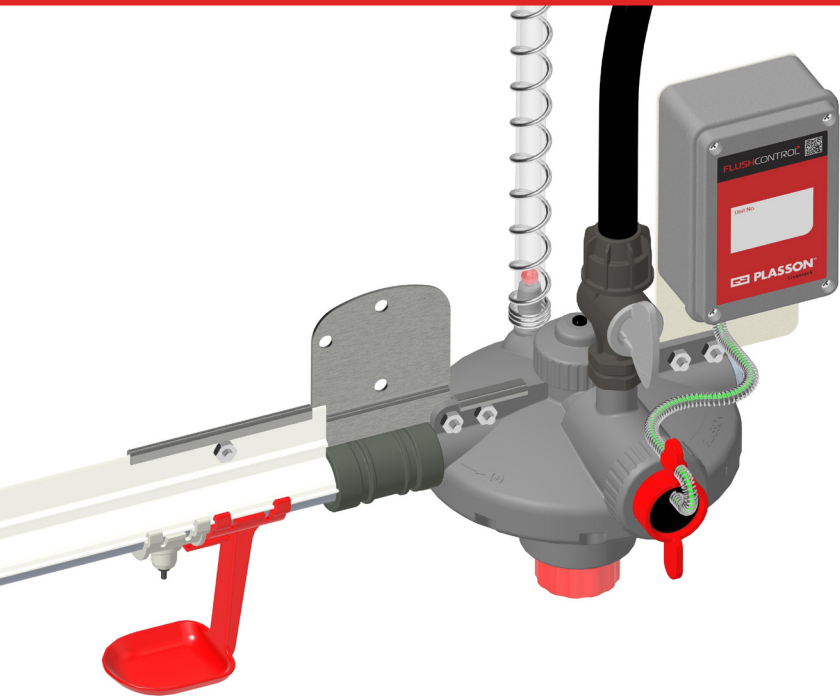

MK2 Serie Catalog Book

Spare parts and accessories

Regulator BOM

Regulator BOM

No	Cat No.	Description
1	02205477	Electric Coil for Auto Flushing MK2
2	02206745	Solenoid Latch 12 Ohm for Flush Control
3	02205894	Electric Coil Holder MK2
4	02205478	O-Ring 21.95X1.78 Electric Holder MK2 P629
5	02205896	Diaphragm Holder MK2
6	02205897	Auto Flush Diaphragm MK2
7	02205892	Auto Flush Valve Body MK2
8	02205895	U Clamp Holder MK2
9	02205893	Manual Valve Body MK2
10	07002D016P	O-ring EPDM 16
11	02205899	Flush Valve Nut MK2
12	02205866	Peripheral O-Ring 3X30 for Auto Flush MK2
13	02205898	Split Ring for Auto Flush MK2
14	02205680	Grey Cap Plug for Pressure Valve
15	02205732	Pressure Regulator Cap Plug
16	02205709	Cap for Pressure Regulator
17	02205714	M6 Bolt for Pressure Reg.valve
18	02205708	Washer for Small Diaphragm-Press. Regulator
19	02205716	Small Diaphragm for Valve P-502
20	02205706	Upper Spool for Pressure Regulator
21	02205717	Seal for Press . Regulator Valve P-503
22	02205707	Lower Spool for Pressure Regulator
23	02205889	Top Shell Threaded Outlet MK2
24	02205890	Top Shell Mid Line Threaded Outlet MK2
25	02205887	Top Shell Line Head MK2
26	02205888	Top Shell Mid Line MK2
27	02205715	Large Diaphragm for Valve P-501
28	02205705	Backing Plate for Diaphragm-Press. Regulator
29	16007006	SS A2 Hex Nut M6 Iso 4032 Coated with Wax
30	02205713	Spring for Pressure Regulator
31	02205704	Nut for Pressure Regulator
32	02205703	Ball Handle for Pressure Regulator
33	02205702	Bottom Shell - Pressure Regulator
34	02205720	Screw for Pressure Regulator 4X14