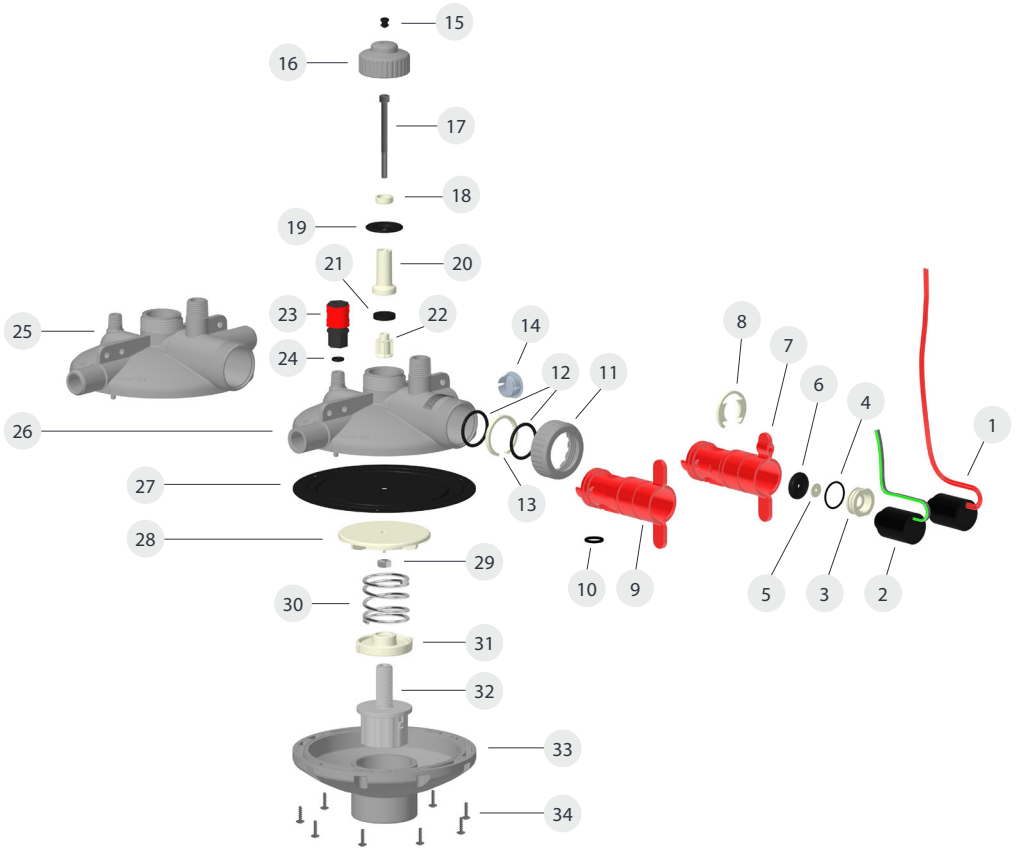

High-Pressure Regulator BOM

High-Pressure Regulator BOM

No	.Cat No	Description
1	02205477	Electric Coil for Auto Flushing MK2
2	02206745	Solenoid Latch 12 Ohm for Flush Control
3	02205894	Electric Coil Holder MK2
4	02205478	O-Ring 21.95X1.78 Electric Holder MK2 P629
5	02205896	Diaphragm Holder MK2
6	02205897	Auto Flush Diaphragm MK2
7	02205892	Auto Flush Valve Body MK2
8	02205895	U Clamp Holder MK2
9	02205893	Manual Valve Body MK2
10	07002D016P	O-ring Epdm 16
11	02205899	Flush Valve Nut MK2
12	02205866	Peripheral O-Ring 3X30 for Auto Flush MK2
13	02205898	Split Ring for Auto Flush MK2
14	02205680	Grey Cap Plug for Pressure Valve
15	02205732	Pressure Regulator Cap Plug
16	02205709	Cap for Pressure Regulator
17	02205714	M6 Bolt for Pressure Reg.valve
18	02205708	Washer for Small Diaphragm-Press. Regulator
19	02205716	Small Diaphragm for Valve P-502
20	02205706	Upper Spool for Pressure Regulator
21	02205717	Seal for Press . Regulator Valve P-503
22	02205707	Lower Spool for Pressure Regulator
23	02209168	Quick Release Socket Female 1/4 Epdm
24	02100051	O-Ring 50 for Shutoff P50
25	02205890	Top Shell Mid Line Threaded Outlet MK2
26	02205889	Top Shell Threaded Outlet MK2
27	02205715	Large Diaphragm for Valve P-501
28	02205004	Pressure Regulator 0-250 MBAR Backing Plate- Grooved
29	16007006	SS A2 Hex Nut M6 Iso 4032 Coated with Wax
30	02205713	Spring for Pressure Regulator
31	02205704	Nut for Pressure Regulator
32	02205351	Ball Handle for Pressure Regulator 0-250
33	02205702	Bottom Shell - Pressure Regulator
34	02205720	Screw for Pressure Regulator 4X14