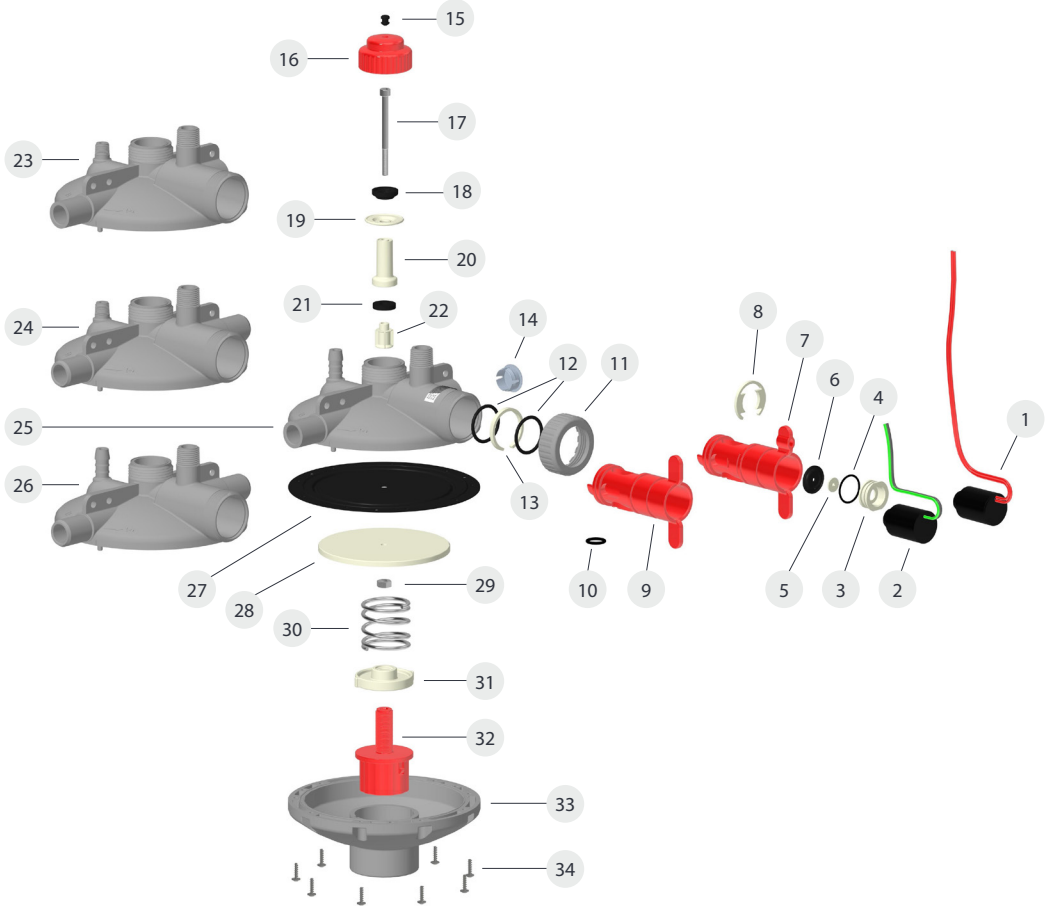

WOD BOM

WOD BOM

No	.Cat No	Description
1	02205477	Electric Coil for Auto Flushing MK2
2	02206745	Solenoid Latch 12 Ohm for Flush Control
3	02205894	Electric Coil Holder MK2
4	02205478	O-Ring 21.95X1.78 Electric Holder MK2 P629
5	02205896	Diaphragm Holder MK2
6	02205897	Auto Flush Diaphragm MK2
7	02205892	Auto Flush Valve Body MK2
8	02205895	U Clamp Holder MK2
9	02205893	Manual Valve Body MK2
10	07002D016P	O-ring EPDM 16
11	02205899	Flush Valve Nut MK2
12	02205866	Peripheral O-Ring 3X30 for Auto Flush MK2
13	02205898	Split Ring for Auto Flush MK2
14	02205680	Grey Cap Plug for Pressure Valve
15	02205732	Pressure Regulator Cap Plug
16	02205873	Proportional Reducer Cap Red
17	02205714	M6 Bolt for Pressure Reg.valve
18	02205874	Proportional Reducer Washer
19	02205662	Small Diaphragm for WOD Reducer
20	02205706	Upper Spool for Pressure Regulator
21	02205717	Seal for Press . Regulator Valve P-503
22	02205707	Lower Spool for Pressure Regulator
23	02205889	Top Shell Threaded Outlet MK2
24	02205890	Top Shell Mid Line Threaded Outlet MK2
25	02205887	Top Shell Line Head MK2
26	02205888	Top Shell Mid Line MK2
27	02205715	Large Diaphragm for Valve P-501
28	02205705	Backing Plate for Diaphragm-Press. Regulator
29	16007006	SS A2 Hex Nut M6 Iso 4032 Coated with Wax
30	02205713	Spring for Pressure Regulator
31	02205704	Nut for Pressure Regulator
32	02205703	Ball Handle for Pressure Regulator
33	02205702	Bottom Shell - Pressure Regulator
34	02205720	Screw for Pressure Regulator 4X14