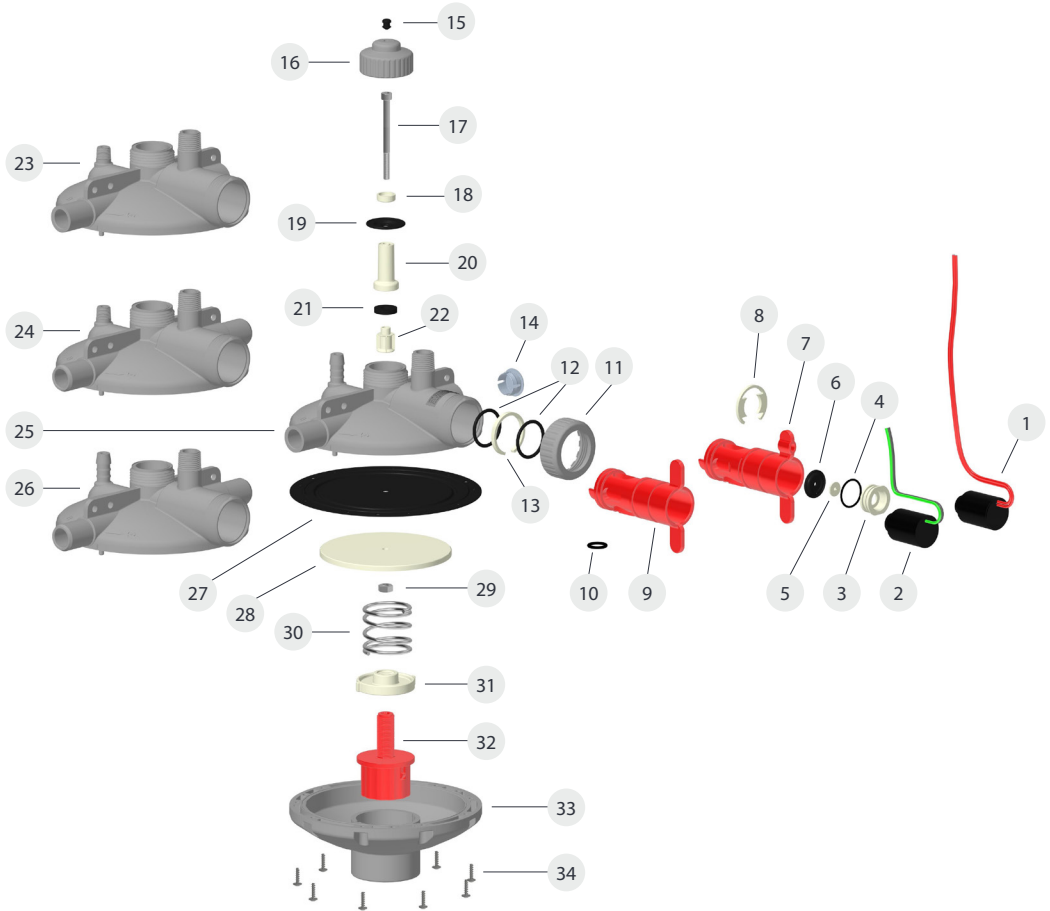

MK2 Serie Catalog Book

Spare parts and accessories

Regulator BOM

Regulator BOM

No	Cat No.	Description
1	02205477	Electric Coil for Auto Flushing MK2
2	02206745	Solenoid Latch 12 Ohm for Flush Control
3	02205894	Electric Coil Holder MK2
4	02205478	O-Ring 21.95X1.78 Electric Holder MK2 P629
5	02205896	Diaphragm Holder MK2
6	02205897	Auto Flush Diaphragm MK2
7	02205892	Auto Flush Valve Body MK2
8	02205895	U Clamp Holder MK2
9	02205893	Manual Valve Body MK2
10	07002D016P	O-ring EPDM 16
11	02205899	Flush Valve Nut MK2
12	02205866	Peripheral O-Ring 3X30 for Auto Flush MK2
13	02205898	Split Ring for Auto Flush MK2
14	02205680	Grey Cap Plug for Pressure Valve
15	02205732	Pressure Regulator Cap Plug
16	02205709	Cap for Pressure Regulator
17	02205714	M6 Bolt for Pressure Reg.valve
18	02205708	Washer for Small Diaphragm-Press. Regulator
19	02205716	Small Diaphragm for Valve P-502
20	02205706	Upper Spool for Pressure Regulator
21	02205717	Seal for Press . Regulator Valve P-503
22	02205707	Lower Spool for Pressure Regulator
23	02205889	Top Shell Threaded Outlet MK2
24	02205890	Top Shell Mid Line Threaded Outlet MK2
25	02205887	Top Shell Line Head MK2
26	02205888	Top Shell Mid Line MK2
27	02205715	Large Diaphragm for Valve P-501
28	02205705	Backing Plate for Diaphragm-Press. Regulator
29	16007006	SS A2 Hex Nut M6 Iso 4032 Coated with Wax
30	02205713	Spring for Pressure Regulator
31	02205704	Nut for Pressure Regulator
32	02205703	Ball Handle for Pressure Regulator
33	02205702	Bottom Shell - Pressure Regulator
34	02205720	Screw for Pressure Regulator 4X14