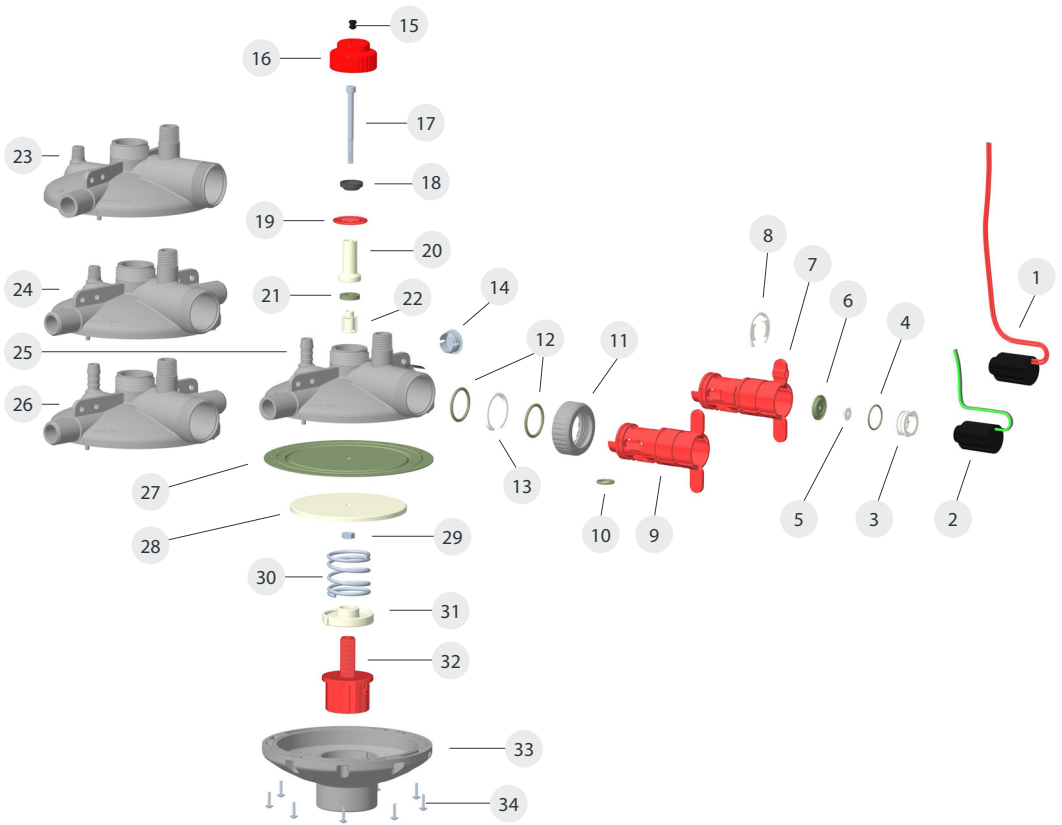

FKM WOD BOM

FKM WOD BOM

No	.Cat No	Description
1	02205477	Electric Coil for Auto Flushing MK2
2	02206745	Solenoid Latch 12 Ohm for Flush Control
3	02205894	Electric Coil Holder MK2
4	0220V5478	(O-Ring 21.95X1.78 Electric Holder MK2 (FKM
5	02205896	Diaphragm Holder MK2
6	0220V5897	(Auto Flush Diaphragm MK2 (FKM
7	02205892	Auto Flush Valve Body MK2
8	02205895	U Clamp Holder MK2
9	02205893	Manual Valve Body MK2
10	0220V9539	Central O-Ring 3x15 For Auto Flush (FKM) MK2
11	02205899	Flush Valve Nut MK2
12	0220V5866	Peripheral O-Ring 3X30 for Auto Flush (FKM) MK2
13	02205898	Split Ring for Auto Flush MK2
14	02205680	Grey Cap Plug for Pressure Valve
15	02205732	Pressure Regulator Cap Plug
16	02205873	Proportional Reducer Cap Red
17	02205714	M6 Bolt for Pressure Reg.valve
18	02205874	Proportional Reducer Washer
19	0220V5662	(Small Diaphragm for WOD Reducer (FKM
20	02205706	Upper Spool for Pressure Regulator
21	0220V5717	(Seal for Press . Regulator Valve (FKM
22	02205707	Lower Spool for Pressure Regulator
23	02205889	Top Shell Threaded Outlet MK2
24	02205890	Top Shell Mid Line Threaded Outlet MK2
25	02205887	Top Shell Line Head MK2
26	02205888	Top Shell Mid Line MK2
27	0220V5715	(Large Diaphragm for Valve (FKM
28	02205705	Backing Plate for Diaphragm-Press. Regulator
29	16007006	SS A2 Hex Nut M6 Iso 4032 Coated with Wax
30	02205713	Spring for Pressure Regulator
31	02205704	Nut for Pressure Regulator
32	02205703	Ball Handle for Pressure Regulator
33	02205702	Bottom Shell - Pressure Regulator
34	02205720	Screw for Pressure Regulator 4X14