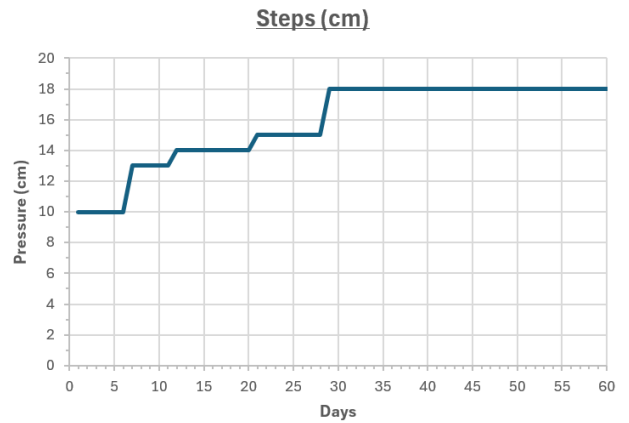

The New Wireless version allows Planning and controlling the system through an App on your smart phone.

- Central Control Point
- Pre-Programmed Plan: Daily 24-hour cycle, Entire Cycle Period.
- Maintain required pressure
- Precise operation
- Independent system works in synergy with Plasson Flush Control – wireless auto flushing system

The system is supplied with Plasson default plan in all modes (as shown in the graphs hereunder). The user can change and update the pressures at any time.

### Steps mode

Water pressure graph is created by setting pressure (in cm) for each growth day. Any days skipped will be applied with the previous day pressure.

Day	CM
1-6	10
7-11	13
12-20	14
21-28	15
29-60	18

### Ramp mode

Water pressure graph is created by setting pressure (in cm) for 2-10 growth day. First and last day must be entered. The system will build the pressure curve based on the points given (Days / Pressure (cm)).