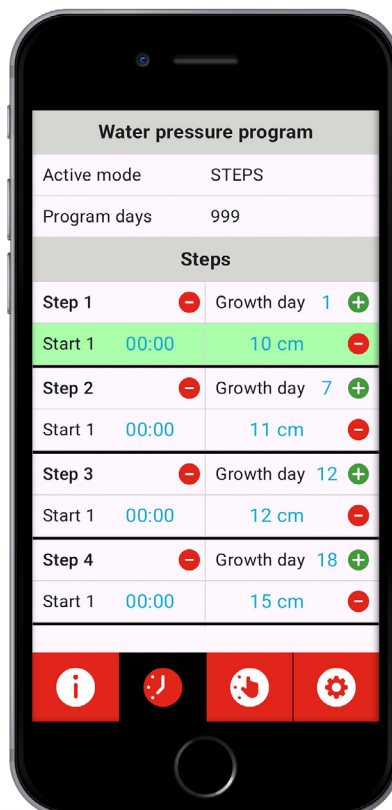

System Main Components

- 1 - UPR – Universal Pressure Regulator
- 2 - Pressure Sensor
- 3 - Frequency Converter
- 4 - Pump
- 5 - Wireless Card