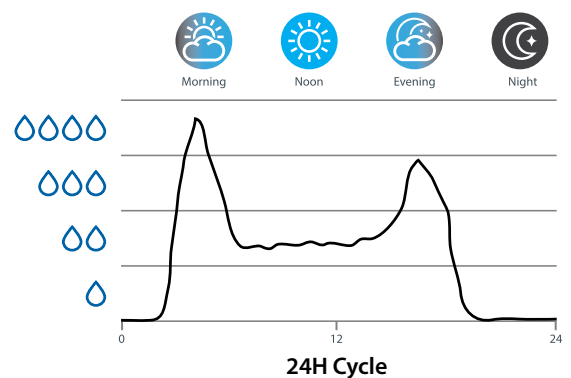

Daily boost

Increase the pressure in the nipple line for specific times of the day (high water consumption periods). The user can set up to 10 pressure boosts per day. Simply set the hour and the required pressure for each boost.

Time	CM	Notes
0:00 - 5:00	18	Daily working pressure
5:01 - 9:00	23	Boost
9:01 - 23:59	18	Back to daily working pressure