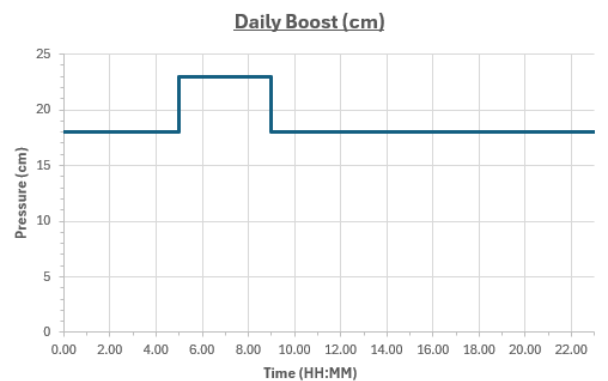

Daily boost

Increase the pressure in the nipple line for specific times of the day (high water consumption periods). The user can set up to 10 pressure boosts per day. Simply set the hour and the required pressure for each boost.

Time	CM	Notes
0:00 - 5:00	18	Daily working pressure
5:01 - 9:00	23	Boost
9:01 - 23:59	18	Back to daily working pressure