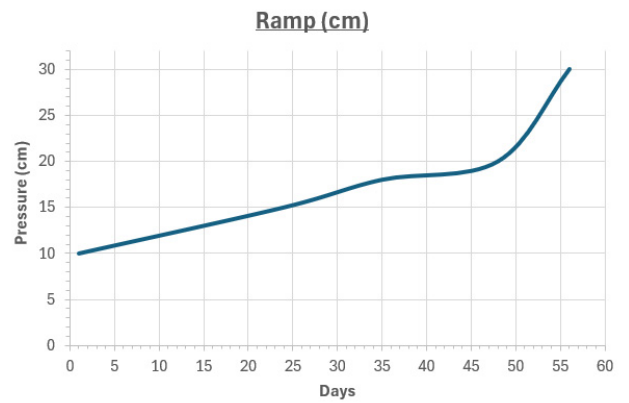

Ramp mode

Water pressure graph is created by setting pressure (in cm) for 2-10 growth day. First and last day must be entered. The system will build the pressure curve based on the points given (Days / Pressure (cm)).

Day	CM
1	10
24	15
35	18
48	20
56	30