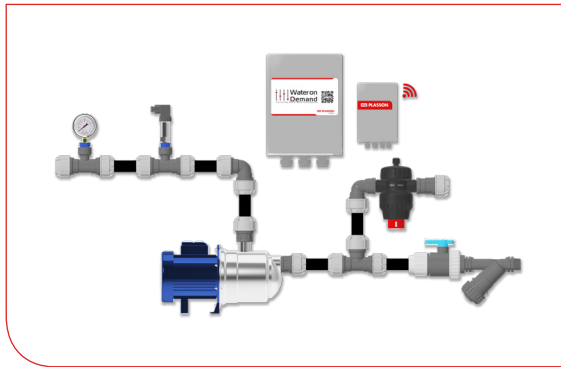

WOD Pro Stand Alone – Wireless

Feeding

Drinking

Climate

Housing

Maagan Michael, D.N. Menashe, 3780500, Israel • Tel: +972-73-241300 • Fax: +972-73-2333711 • info@plassonlivestock.com

WWW.PLASSONLIVESTOCK.COM