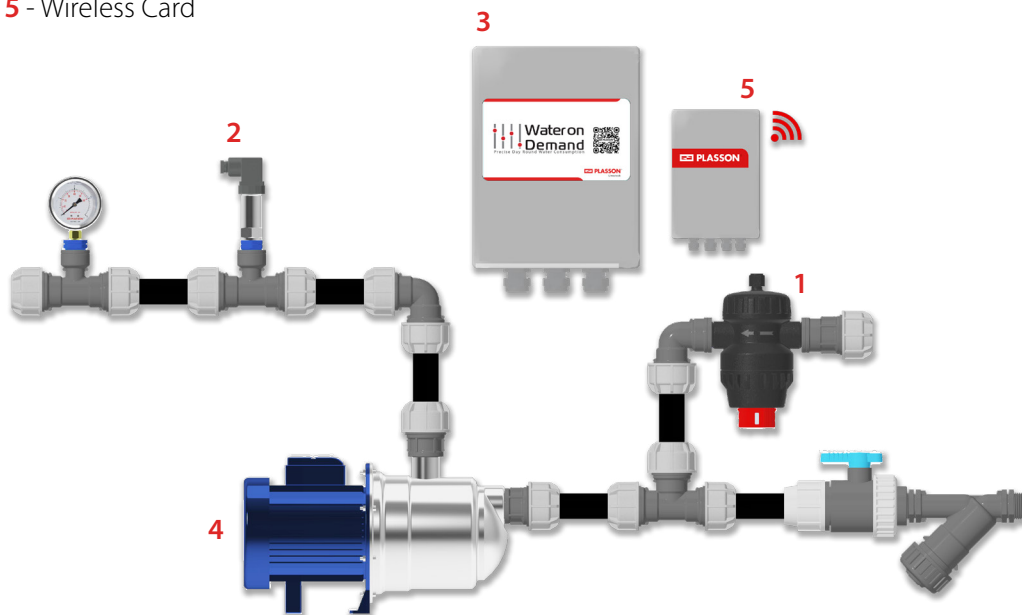

### Daily boost

Increase the pressure in the nipple line for specific times of the day (high water consumption periods). The user can set up to 10 pressure boosts per day. Simply set the hour and the required pressure for each boost.

## System Main Components

- 1 - UPR – Universal Pressure Regulator
- 2 - Pressure Sensor
- 3 - Frequency Converter
- 4 - Pump
- 5 - Wireless Card